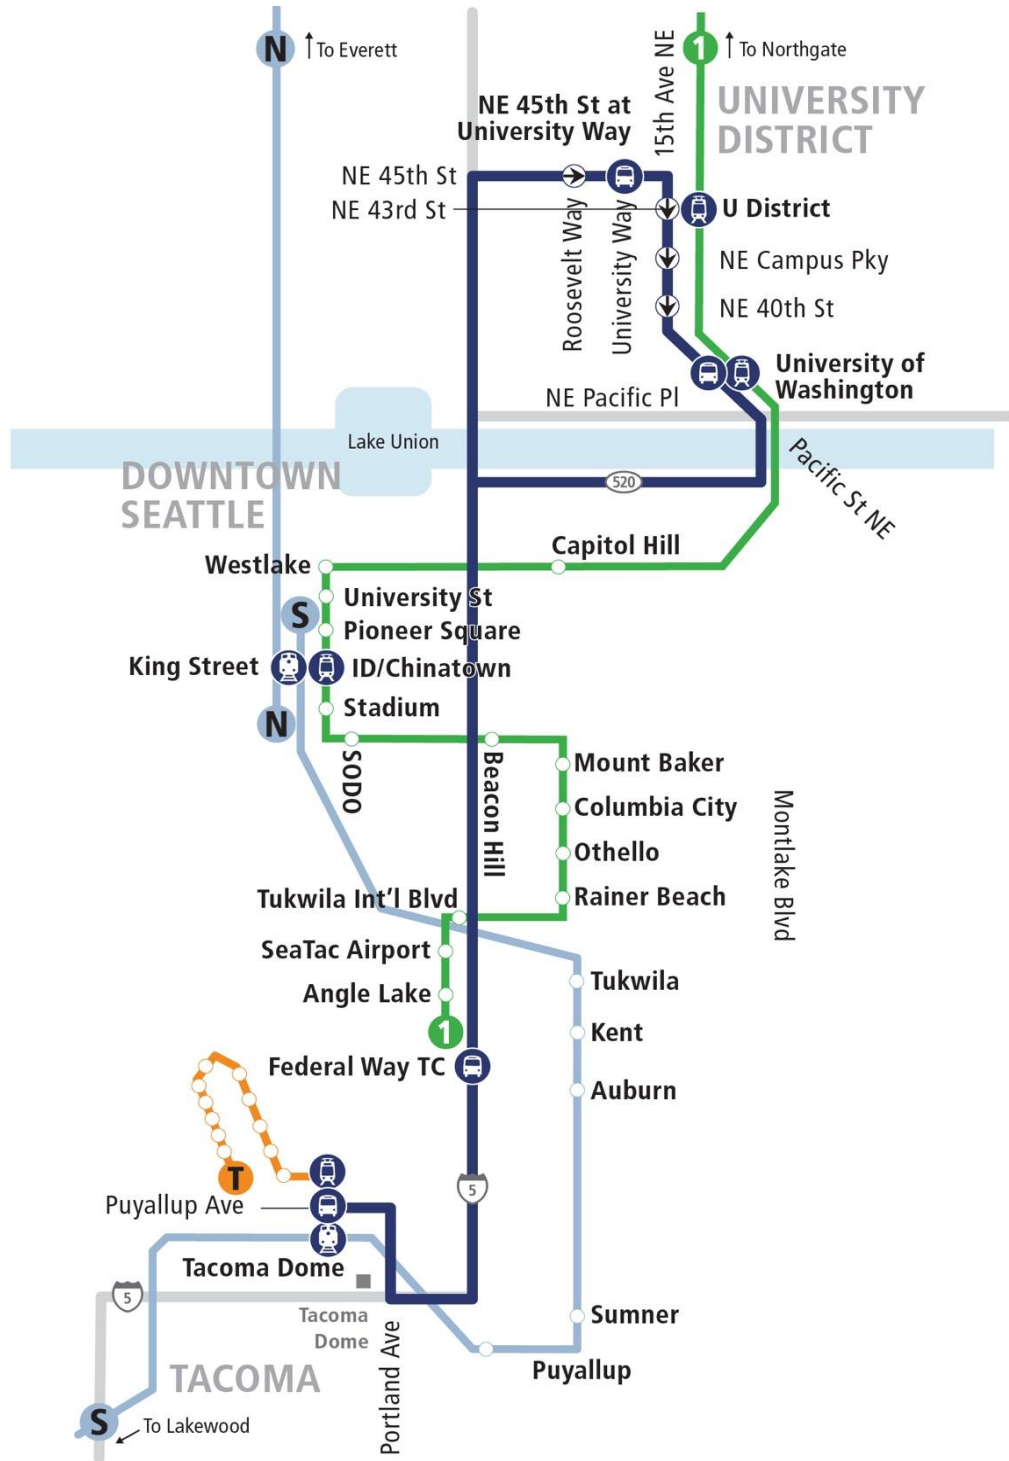

# ST Express 586 Tacoma – University District

April 1 – Sept. 1, 2024

**Legend**

- Bus stop
- Bus stops only in this direction
- Transfer
- Link trains**
  - 1 Line
  - T Line
- Sounder trains**
  - N Line
  - S Line

*Map not to scale*

ST Express bus fares	Price
Adult	\$3.25
ORCA LIFT	\$1.00
Senior/Disabled	\$1.00
Youth (18 and under)	Free

For more information visit [soundtransit.org/ride-with-us](https://soundtransit.org/ride-with-us)  
Get updates: [soundtransit.org/subscribe](https://soundtransit.org/subscribe)

Route	Tacoma Dome Station Zone E  	Federal Way TC Bay 2	U District Station 	UW Station Bay 1* 
586	5:10 a.m.	5:30 a.m.	6:16 a.m.	6:25 a.m.
586	5:38 a.m.	5:59 a.m.	7:01 a.m.	7:10 a.m.
586	6:01 a.m.	6:22 a.m.	7:24 a.m.	7:33 a.m.
586	6:29 a.m.	6:50 a.m.	7:52 a.m.	8:02 a.m.
586	6:54 a.m.	7:15 a.m.	8:19 a.m.	8:29 a.m.
586	7:26 a.m.	7:46 a.m.	8:50 a.m.	9:00 a.m.
586	8:00 a.m.	8:20 a.m.	9:19 a.m.	9:29 a.m.

**To Tacoma | Weekdays**  
 April 1 – Sept. 1, 2024

Route	NE 45th St & Roosevelt Way NE	U District Station 	UW Station Bay 1 	Federal Way TC Bay 5*	Tacoma Dome Station Zone E*  
586	3:06 p.m.	3:08 p.m.	3:16 p.m.	4:28 p.m.	4:56 p.m.
586	3:36 p.m.	3:38 p.m.	3:46 p.m.	4:59 p.m.	5:24 p.m.
586	4:05 p.m.	4:07 p.m.	4:15 p.m.	5:14 p.m.	5:39 p.m.
586	4:36 p.m.	4:38 p.m.	4:46 p.m.	5:45 p.m.	6:10 p.m.
586	5:06 p.m.	5:08 p.m.	5:17 p.m.	6:12 p.m.	6:38 p.m.
586	5:36 p.m.	5:38 p.m.	5:47 p.m.	6:34 p.m.	6:55 p.m.
586	6:18 p.m.	6:20 p.m.	6:29 p.m.	7:15 p.m.	7:34 p.m.