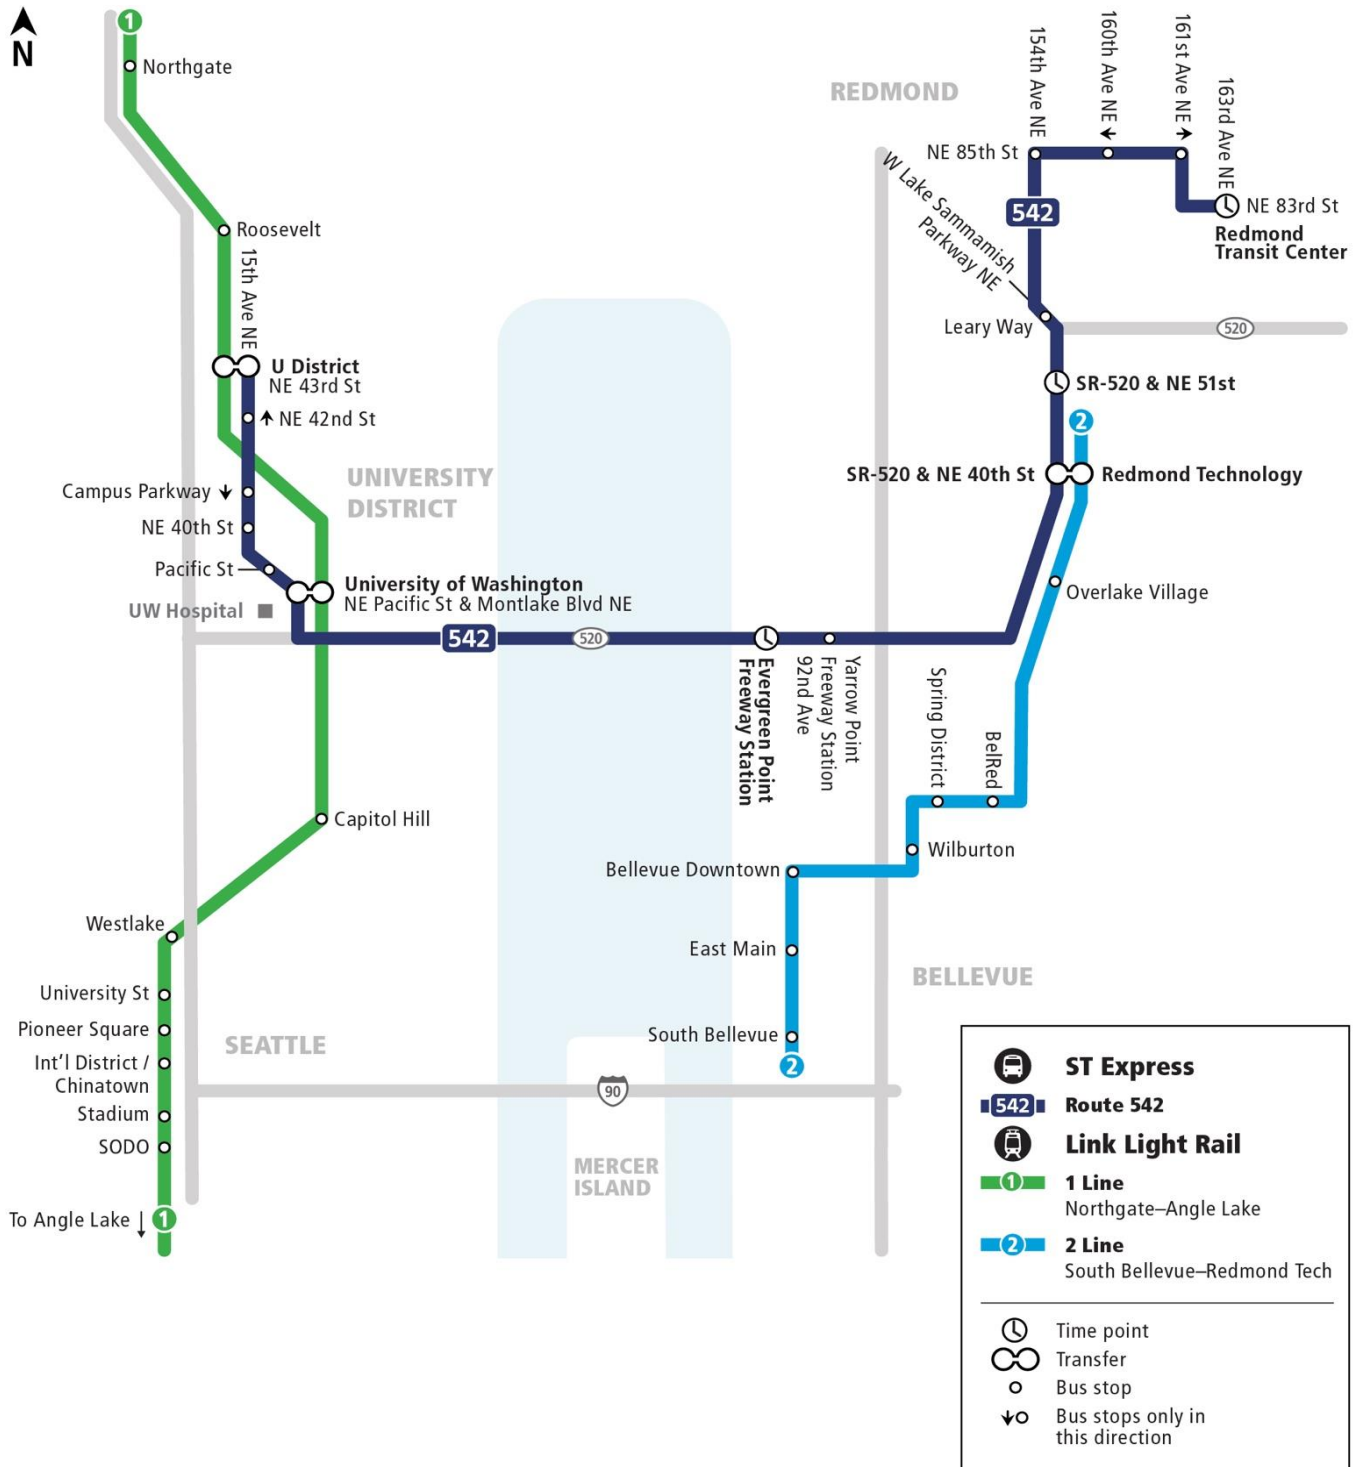

ST Express 542

Redmond – U District

March 31 – Sept. 3, 2024

ST Express bus fares	Price
Adult	\$3.25
ORCA LIFT	\$1.00
Senior/Disabled	\$1.00
Youth (18 and under)	Free

For more information visit [soundtransit.org/ride-with-us](https://www.soundtransit.org/ride-with-us)
 Get updates: [soundtransit.org/subscribe](https://www.soundtransit.org/subscribe)

Route	Redmond TC Bay 5	SR 520 & NE 51st*	SR 520 & NE 40th* 2	Evergreen Point Freeway Station*	UW Station Bay 4* 1	15th Ave NE & NE 42nd St* (U District) 1
542	8:44 p.m.	8:51 p.m.	8:54 p.m.	9:01 p.m.	9:09 p.m.	9:13 p.m.
542	9:14 p.m.	9:21 p.m.	9:24 p.m.	9:31 p.m.	9:39 p.m.	9:42 p.m.
542	9:59 p.m.	10:05 p.m.	10:08 p.m.	10:15 p.m.	10:23 p.m.	10:26 p.m.

Route	15th Ave NE & NE 42nd St* (U District) 1	UW Station Bay 1* 1	Evergreen Point Freeway Station*	SR 520 & NE 40th* 2	SR 520 & NE 51st*	Redmond TC Bay 1*
542	9:15 p.m.	9:18 p.m.	9:25 p.m.	9:32 p.m.	9:34 p.m.	9:43 p.m.
542	9:45 p.m.	9:48 p.m.	9:55 p.m.	10:02 p.m.	10:04 p.m.	10:13 p.m.
542	10:15 p.m.	10:18 p.m.	10:25 p.m.	10:32 p.m.	10:34 p.m.	10:43 p.m.
542	10:45 p.m.	10:48 p.m.	10:55 p.m.	11:02 p.m.	11:04 p.m.	11:13 p.m.

*This is an estimated timepoint for public guidance only.
 Buses will proceed on arrival to the next timepoint.
 This may be before the time shown on our schedule.

ST Express 542
U District – Redmond

To Redmond | Saturdays
 March 31 – Sept. 3, 2024