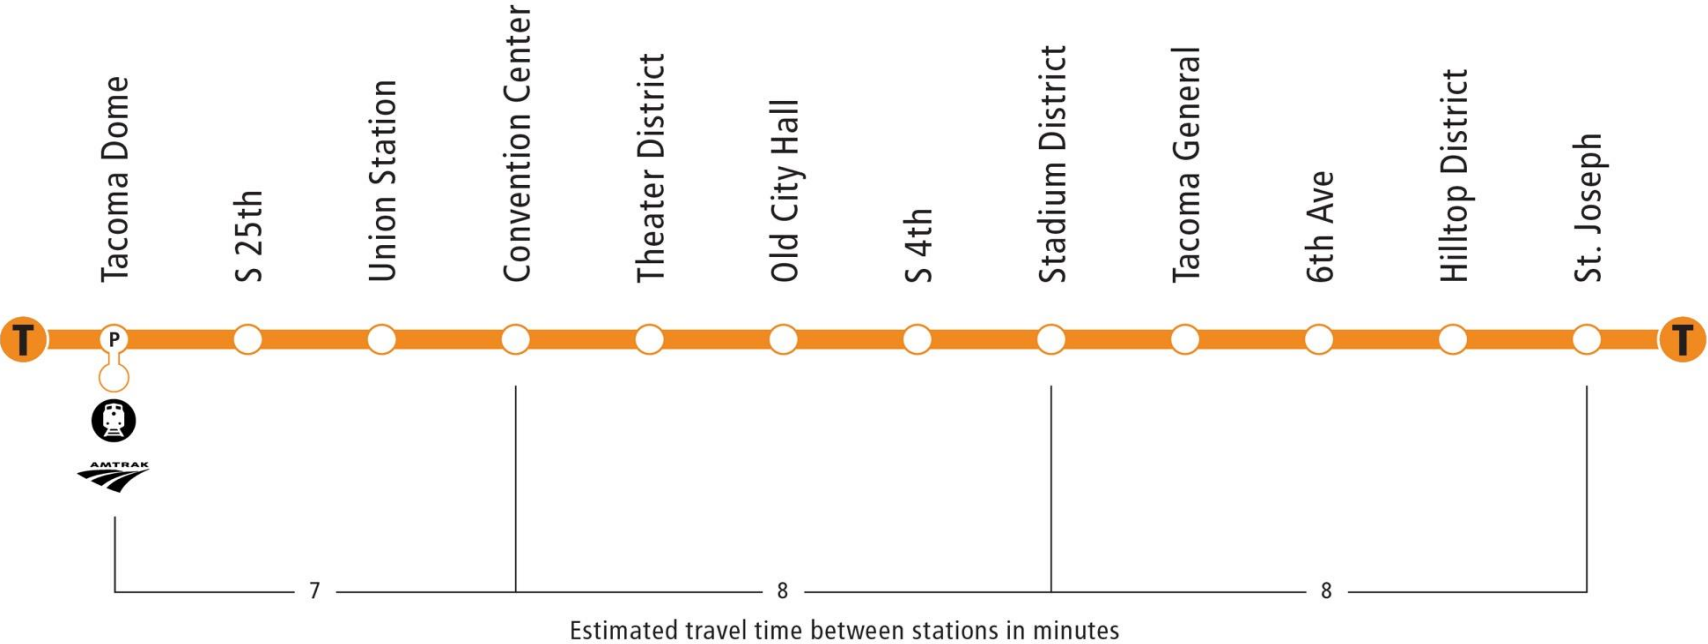

Link T Line
Tacoma Dome – St. Joseph

Adult fares (ages 19-64): \$2.00
March 31 – Aug. 31, 2024

| | |
|-------------------|----------------|
| T Line | Sounder S Line |
| Station | Amtrak |
| Transfer point | |
| Station w/Parking | |

These are estimated timepoints for public guidance only.
Trains may arrive before or after the times shown on this schedule.

Link T Line
Tacoma Dome – St. Joseph

To St. Joseph | Saturdays
March 31 – Aug. 31, 2024

These are estimated timepoints for public guidance only.
Trains may arrive before or after the times shown on this schedule.

Link  Line
Tacoma Dome – St. Joseph

To St. Joseph | Saturdays
 March 31 – Aug. 31, 2024

These are estimated timepoints for public guidance only.
 Trains may arrive before or after the times shown on this schedule.

Link T Line
Tacoma Dome – St. Joseph

To St. Joseph | Sundays
March 31 – Aug. 31, 2024