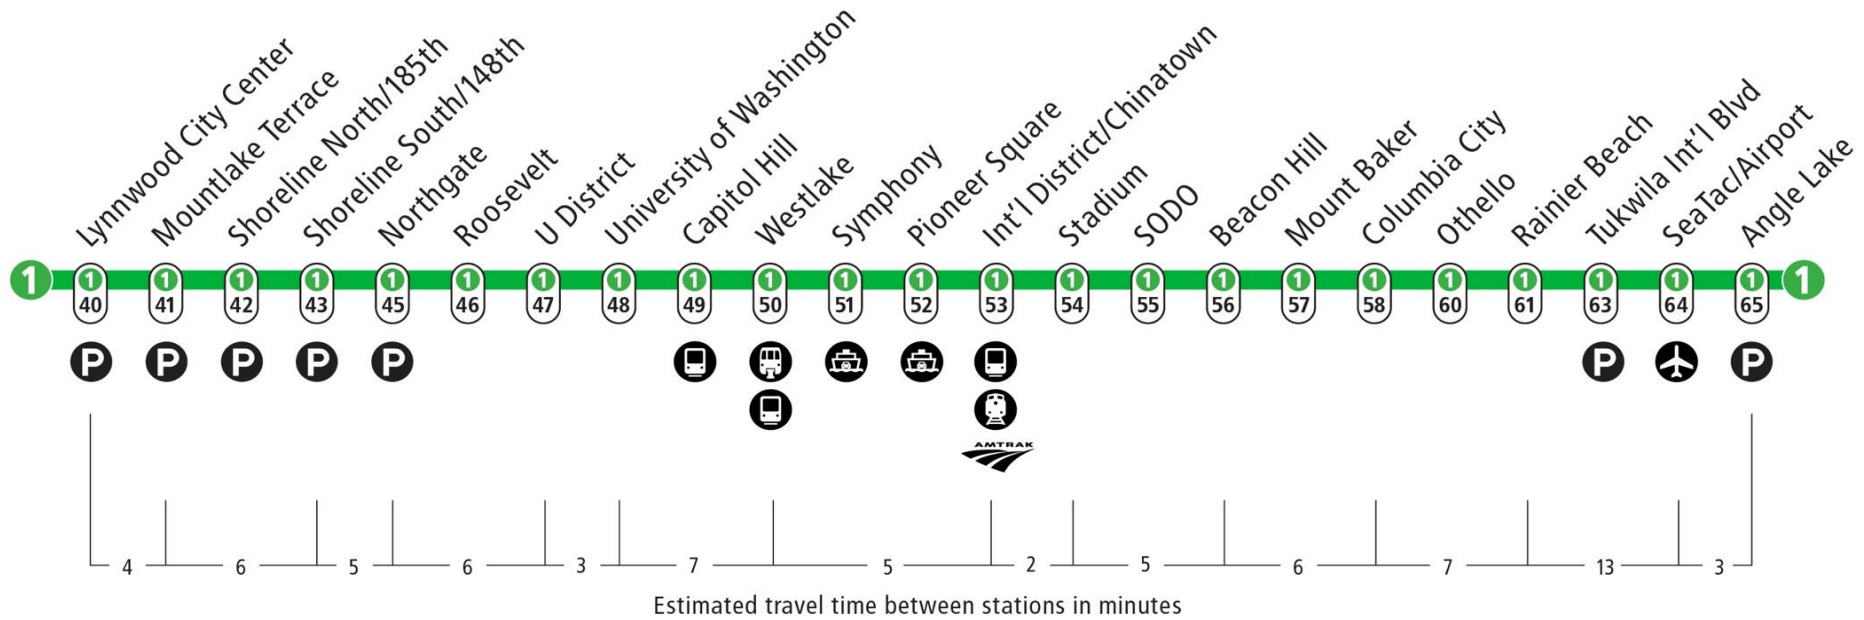

# 1 Line

## Lynnwood City Center – Angle Lake

**Adult fare (ages 19–64): \$3**  
 March 29 – Aug. 29, 2025

Line number	Streetcar	Ferry
Station code	Monorail	Amtrak
Station	Airport	
Station w/ parking	Sounder <b>N</b> & <b>S</b> Lines	

Map not to scale

Adult fare (ages 19-64): \$3

Youth fare (18 and under): Free

Senior (65+)/Disabled fare: \$1 (requires a Regional Reduced Fare Permit card)

ORCA LIFT Low-income adult fare: \$1 (requires an ORCA LIFT card)