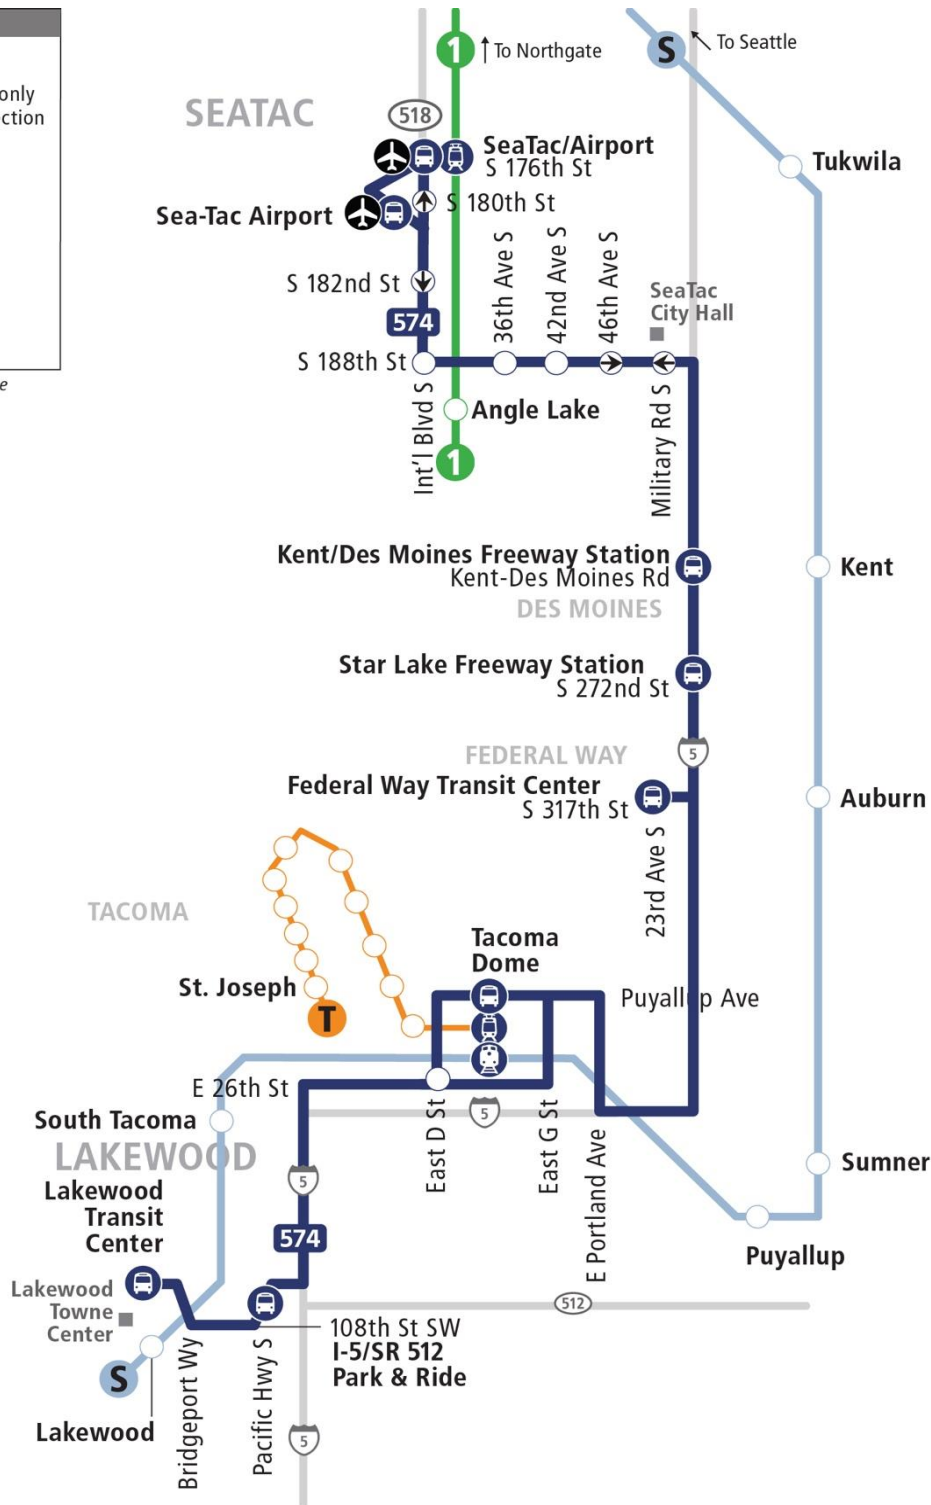

ST Express 574

Sea-Tac Airport – Lakewood

March 31 – Sept. 3, 2024

Legend

- Bus stop
- Bus stops only in this direction
- Transfer
- Link trains**
- 1 Line
- T Line
- Sounder trains**
- N Line
- S Line

Map not to scale

ST Express bus fares	Price
Adult	\$3.25
ORCA LIFT	\$1.00
Senior/Disabled	\$1.00
Youth (18 and under)	Free

For more information visit soundtransit.org/ride-with-us
 Get updates: soundtransit.org/subscribe

*This is an estimated timepoint for public guidance only.

Buses will proceed on arrival to the next timepoint.

This may be before the time shown on our schedule.

ST Express 574

Sea-Tac Airport – Lakewood

To Lakewood | Weekday
March 31 – Sept. 3, 2024

*This is an estimated timepoint for public guidance only.

Buses will proceed on arrival to the next timepoint.

This may be before the time shown on our schedule.

ST Express 574
Lakewood – Sea-Tac Airport