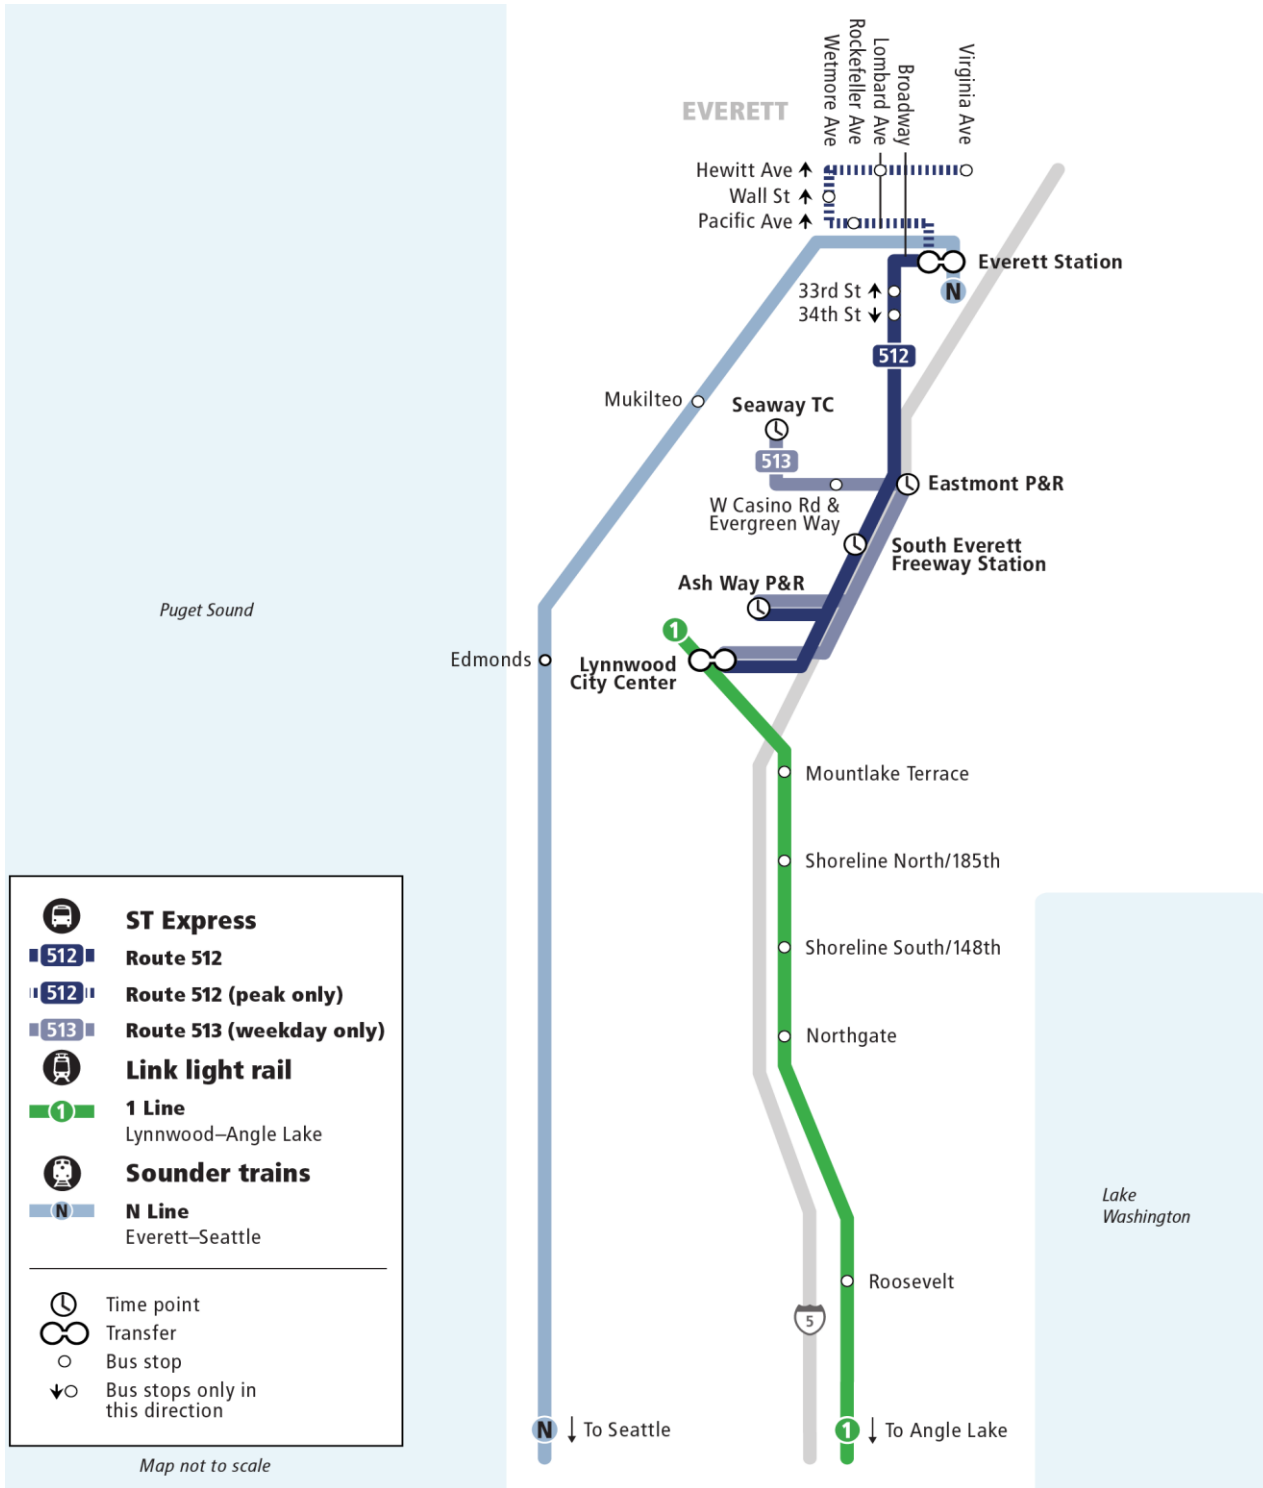

ST Express 512/513

Lynnwood City Center – Seaway/Everett

Sept. 14, 2024 – March 28, 2025

ST Express

- Route 512**
- Route 512 (peak only)**
- Route 513 (weekday only)**

Link light rail

- 1 Line**
Lynnwood–Angle Lake

Sounder trains

- N Line**
Everett–Seattle

- Time point
- Transfer
- Bus stop
- Bus stops only in this direction

Map not to scale

ST Express bus fares	Price
Adult	\$3.25
ORCA LIFT	\$1.00
Senior/Disabled	\$1.00
Youth (18 and under)	Free