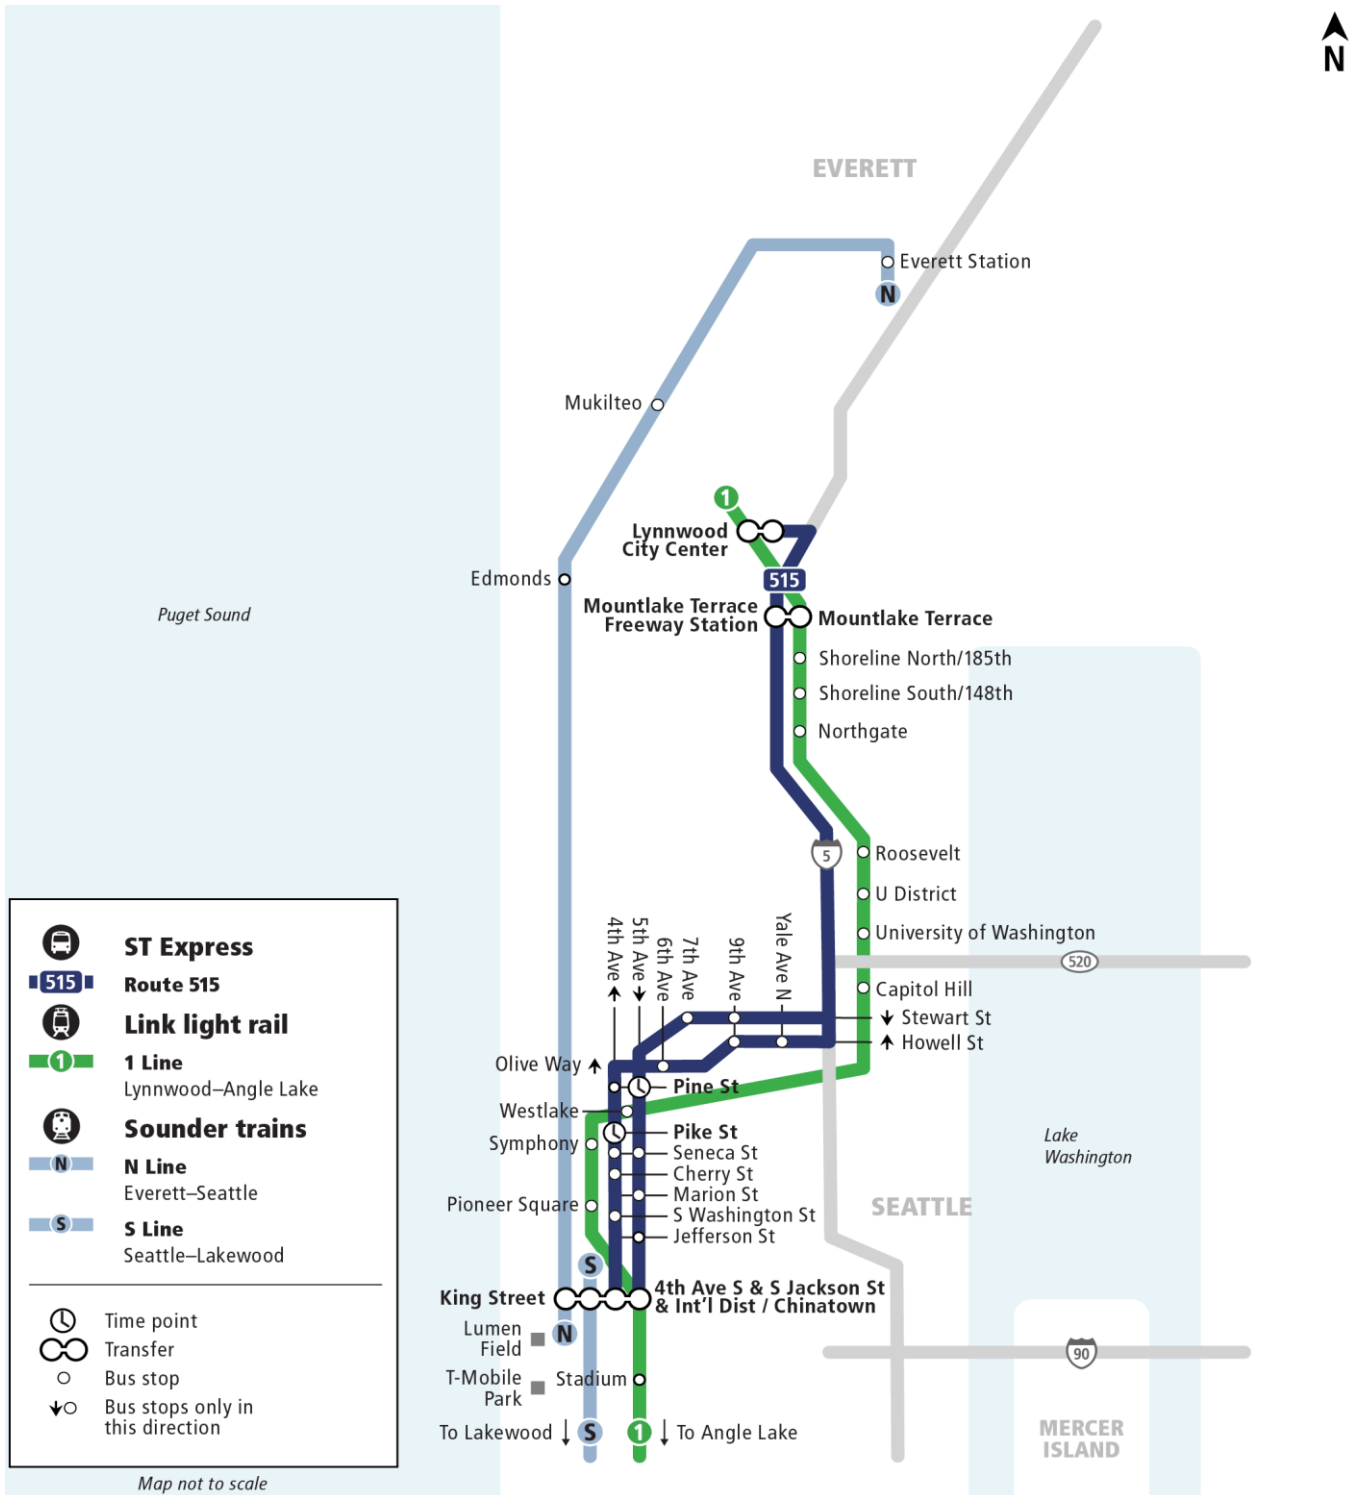

# ST Express 515

## Seattle – Lynnwood City Center

Sept. 14, 2024 – March 28, 2025

ST Express bus fares	Price
Adult	\$3.25
ORCA LIFT	\$1.00
Senior/Disabled	\$1.00
Youth (18 and under)	Free

For more information visit [soundtransit.org/ride-with-us](https://soundtransit.org/ride-with-us)  
 Get updates: [soundtransit.org/subscribe](https://soundtransit.org/subscribe)

Lynnwood City Center Station Bay D1 	Mountlake Terrace Freeway Station Bay 6 	Stewart St & 9th Ave	5th Ave & Pine St 	5th Ave S & S Jackson St   
4:30 a.m.	4:34 a.m.	4:49 a.m.	4:53 a.m.	5:01 a.m.
4:50 a.m.	4:54 a.m.	5:09 a.m.	5:13 a.m.	5:21 a.m.
5:10 a.m.	5:14 a.m.	5:29 a.m.	5:34 a.m.	5:42 a.m.
5:30 a.m.	5:34 a.m.	5:49 a.m.	5:54 a.m.	6:03 a.m.
5:50 a.m.	5:54 a.m.	6:10 a.m.	6:16 a.m.	6:25 a.m.
6:00 a.m.	6:04 a.m.	6:20 a.m.	6:26 a.m.	6:35 a.m.
6:10 a.m.	6:14 a.m.	6:30 a.m.	6:36 a.m.	6:45 a.m.
6:20 a.m.	6:25 a.m.	6:42 a.m.	6:48 a.m.	6:58 a.m.
6:30 a.m.	6:35 a.m.	6:52 a.m.	6:58 a.m.	7:08 a.m.
6:40 a.m.	6:45 a.m.	7:03 a.m.	7:09 a.m.	7:19 a.m.
6:50 a.m.	6:55 a.m.	7:14 a.m.	7:20 a.m.	7:30 a.m.
7:00 a.m.	7:05 a.m.	7:24 a.m.	7:30 a.m.	7:42 a.m.
7:10 a.m.	7:15 a.m.	7:36 a.m.	7:42 a.m.	7:54 a.m.
7:20 a.m.	7:25 a.m.	7:49 a.m.	7:55 a.m.	8:07 a.m.
7:30 a.m.	7:35 a.m.	7:59 a.m.	8:05 a.m.	8:17 a.m.
7:40 a.m.	7:45 a.m.	8:10 a.m.	8:16 a.m.	8:28 a.m.
7:50 a.m.	7:55 a.m.	8:21 a.m.	8:27 a.m.	8:39 a.m.
8:00 a.m.	8:05 a.m.	8:31 a.m.	8:37 a.m.	8:49 a.m.
8:10 a.m.	8:15 a.m.	8:41 a.m.	8:47 a.m.	8:59 a.m.
8:20 a.m.	8:25 a.m.	8:51 a.m.	8:57 a.m.	9:09 a.m.
8:30 a.m.	8:35 a.m.	9:01 a.m.	9:07 a.m.	9:19 a.m.
8:40 a.m.	8:45 a.m.	9:11 a.m.	9:17 a.m.	9:29 a.m.
8:50 a.m.	8:55 a.m.	9:21 a.m.	9:27 a.m.	9:39 a.m.