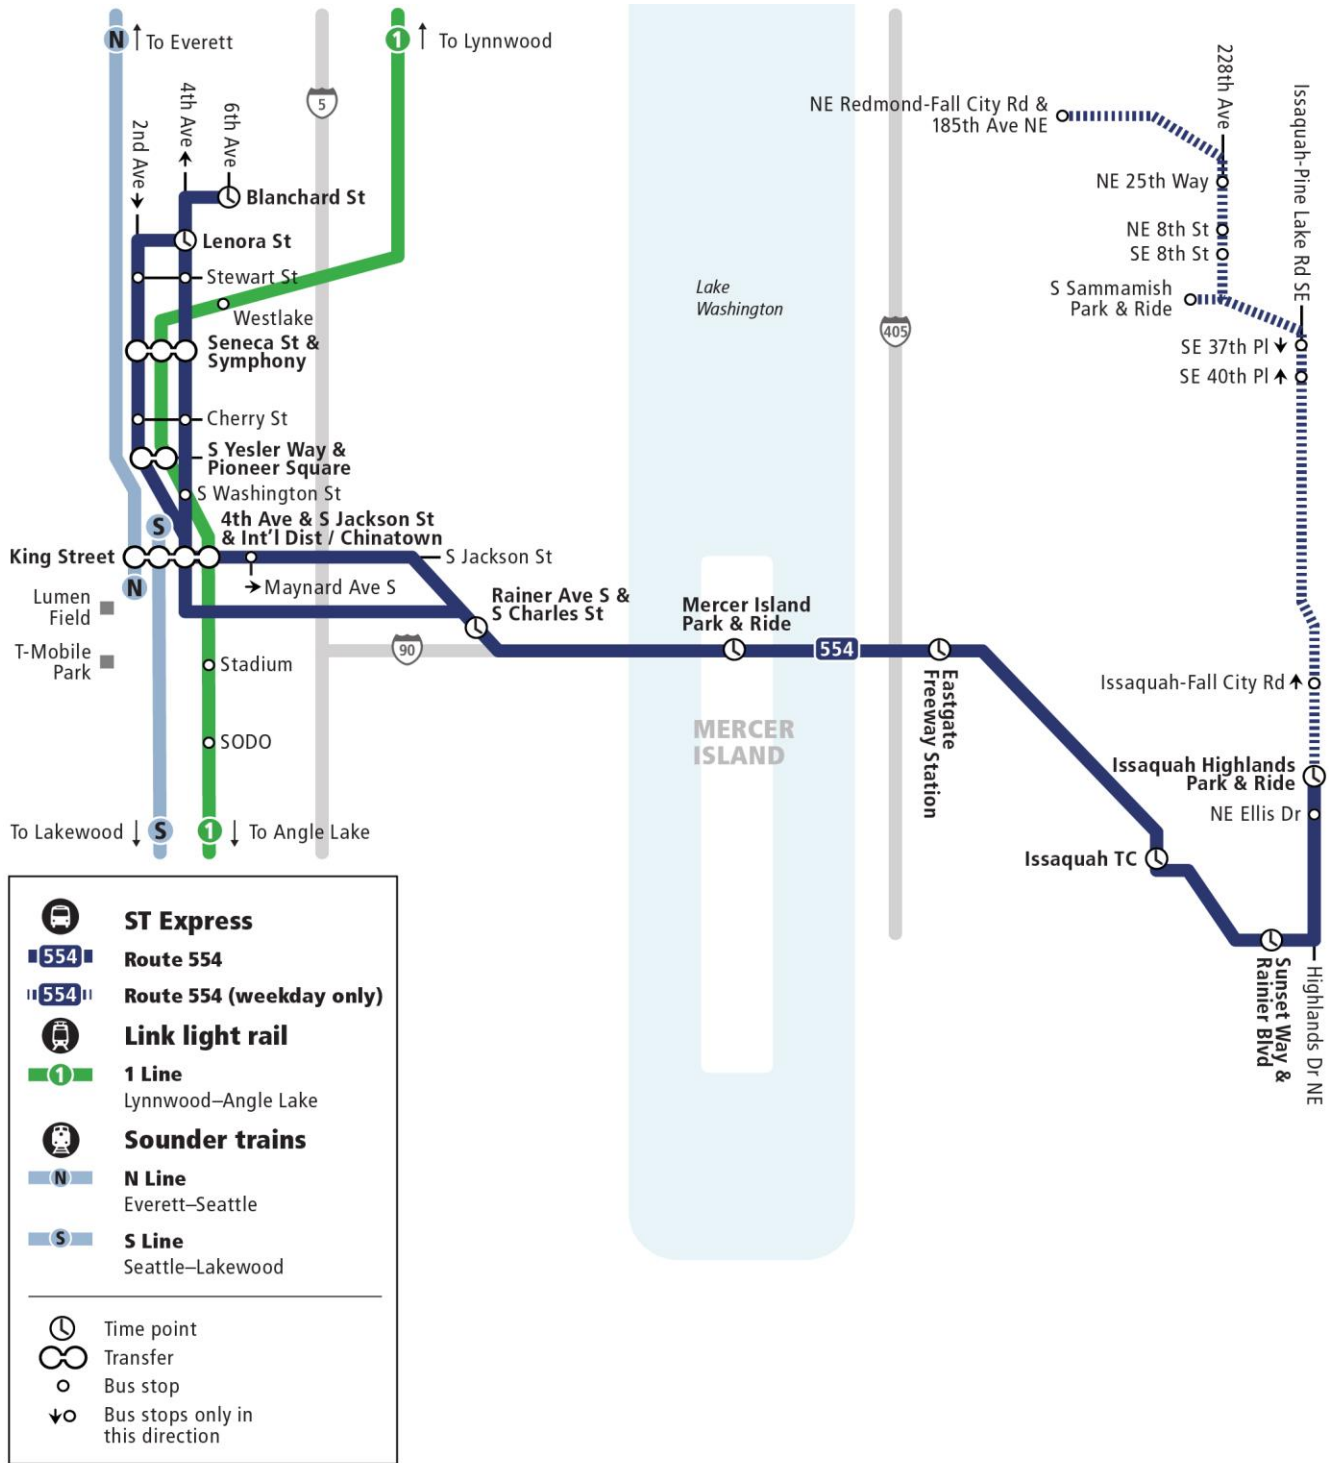

## Seattle – Issaquah/Redmond

Sept. 14, 2024 – March 28, 2025

ST Express bus fares	Price
Adult	\$3.25
ORCA LIFT	\$1.00
Senior/Disabled	\$1.00
Youth (18 and under)	Free

For more information visit [soundtransit.org/ride-with-us](https://www.soundtransit.org/ride-with-us)  
 Get updates: [soundtransit.org/subscribe](https://www.soundtransit.org/subscribe)

\*This is an estimated timepoint for public guidance only.  
 Buses will proceed on arrival to the next timepoint.  
 This may be before the time shown on our schedule.

Lenora St & 4th Ave	2nd Ave & Seneca St <b>1</b>	2nd Ave & Yesler Way* <b>1</b>	Rainier Ave S at S Charles St*	Mercer Island P&R*	Eastgate Freeway Station Bay 4*	Issaquah TC Bay 6*	E Sunset Way & Ranier Blvd*	Issaquah Highlands P&R Bay 3*	S Sammamish P&R Bay 1	228th Ave NE & NE 8th ST	NE Redmond-Fall City Rd & 185th Ave NE
6:16 p.m.	6:20 p.m.	6:24 p.m.	6:33 p.m.	6:41 p.m.	6:47 p.m.	6:56 p.m.	7:04 p.m.	7:10 p.m.	:	:	:
6:35 p.m.	6:38 p.m.	6:42 p.m.	6:50 p.m.	6:58 p.m.	7:04 p.m.	7:13 p.m.	7:20 p.m.	7:26 p.m.	7:34 p.m.	7:41 p.m.	7:53 p.m.
6:50 p.m.	6:53 p.m.	6:57 p.m.	7:05 p.m.	7:13 p.m.	7:19 p.m.	7:28 p.m.	7:35 p.m.	7:41 p.m.	:	:	:
7:10 p.m.	7:13 p.m.	7:17 p.m.	7:25 p.m.	7:33 p.m.	7:39 p.m.	7:48 p.m.	7:54 p.m.	8:00 p.m.	:	:	:
7:38 p.m.	7:41 p.m.	7:45 p.m.	7:52 p.m.	8:00 p.m.	8:06 p.m.	8:15 p.m.	8:21 p.m.	8:27 p.m.	8:34 p.m.	8:40 p.m.	8:51 p.m.
8:14 p.m.	8:17 p.m.	8:21 p.m.	8:28 p.m.	8:34 p.m.	8:40 p.m.	8:49 p.m.	8:55 p.m.	9:01 p.m.	9:08 p.m.	9:14 p.m.	9:25 p.m.
8:36 p.m.	8:39 p.m.	8:43 p.m.	8:50 p.m.	8:56 p.m.	9:02 p.m.	9:11 p.m.	9:17 p.m.	9:23 p.m.	:	:	:
9:39 p.m.	9:42 p.m.	9:46 p.m.	9:53 p.m.	9:59 p.m.	10:05 p.m.	10:14 p.m.	10:20 p.m.	10:26 p.m.	:	:	:
10:47 p.m.	10:50 p.m.	10:54 p.m.	11:01 p.m.	11:07 p.m.	11:13 p.m.	11:22 p.m.	11:28 p.m.	11:34 p.m.	11:41 p.m.	11:47 p.m.	11:58 p.m.
12:02 a.m.	12:05 a.m.	12:09 a.m.	12:16 a.m.	12:22 a.m.	12:28 a.m.	12:37 a.m.	12:43 a.m.	12:49 a.m.	12:56 a.m.	1:02 a.m.	1:13 a.m.