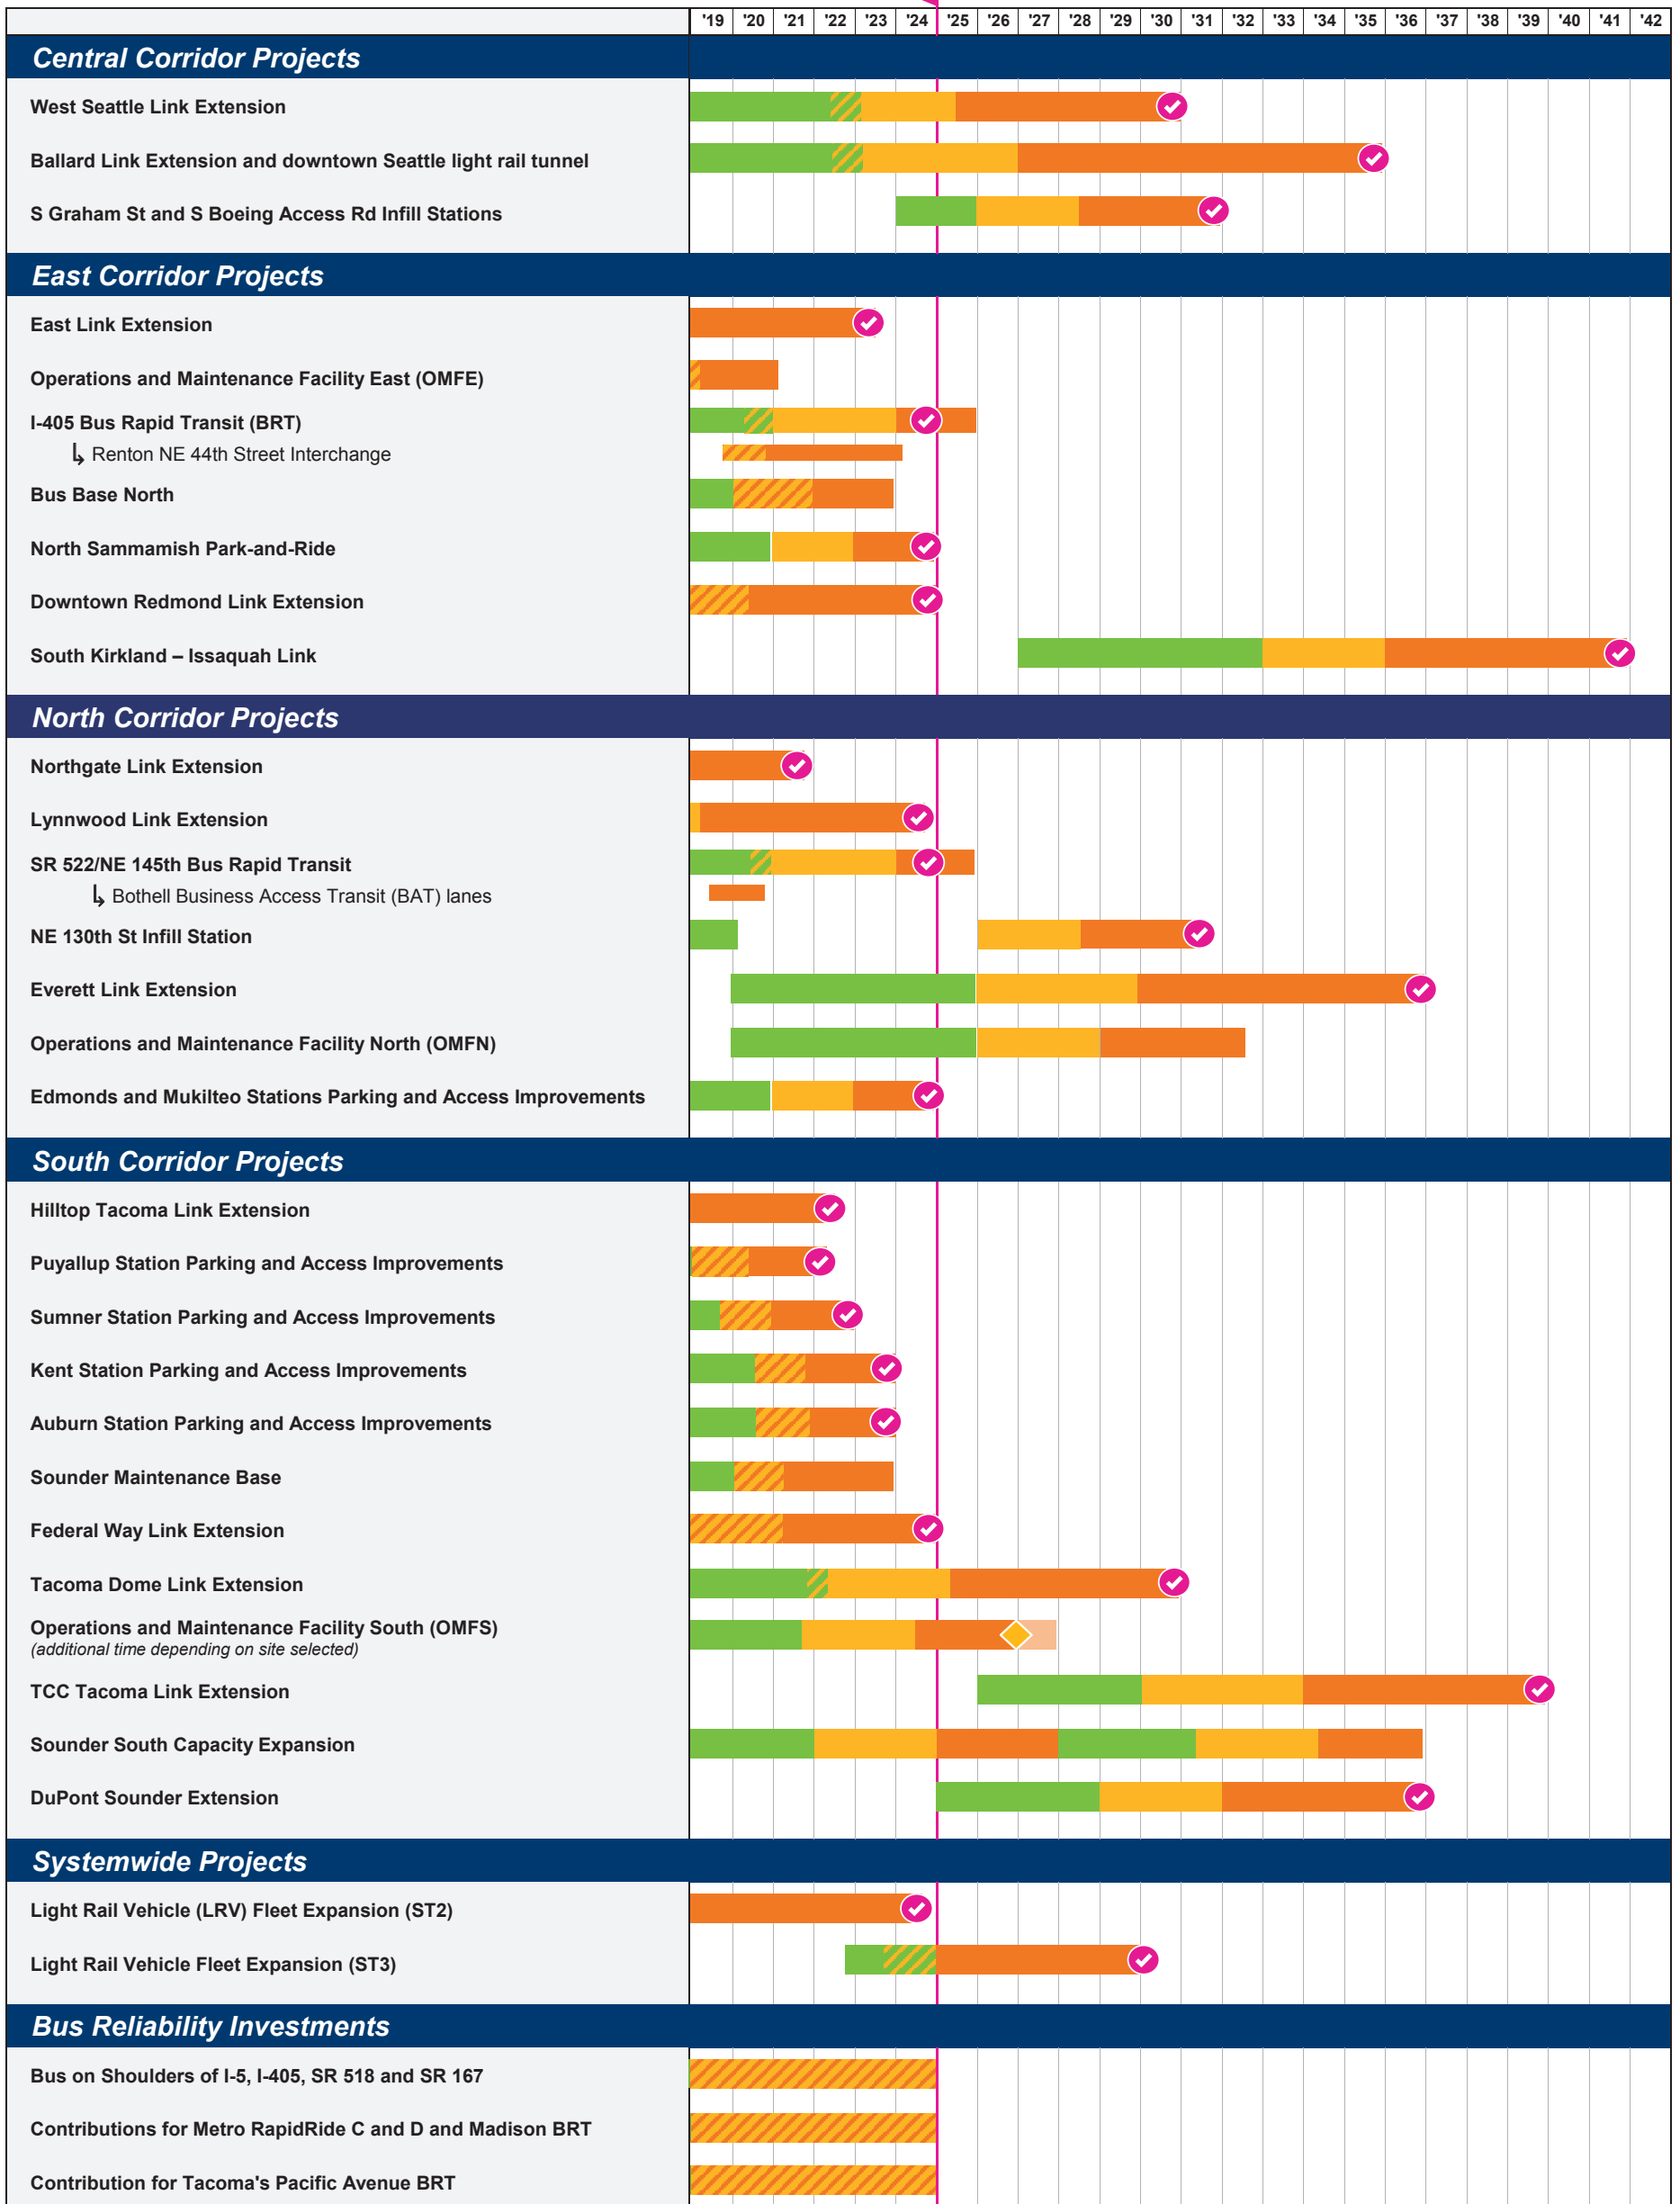

System Expansion project timelines

5 years

KEY:
■ Planning (hatched indicates possible early Design)
■ Design (hatched indicates Design-Build)
■ Construction
✔ Start of service
◆ OMFS ready to accept LRVs