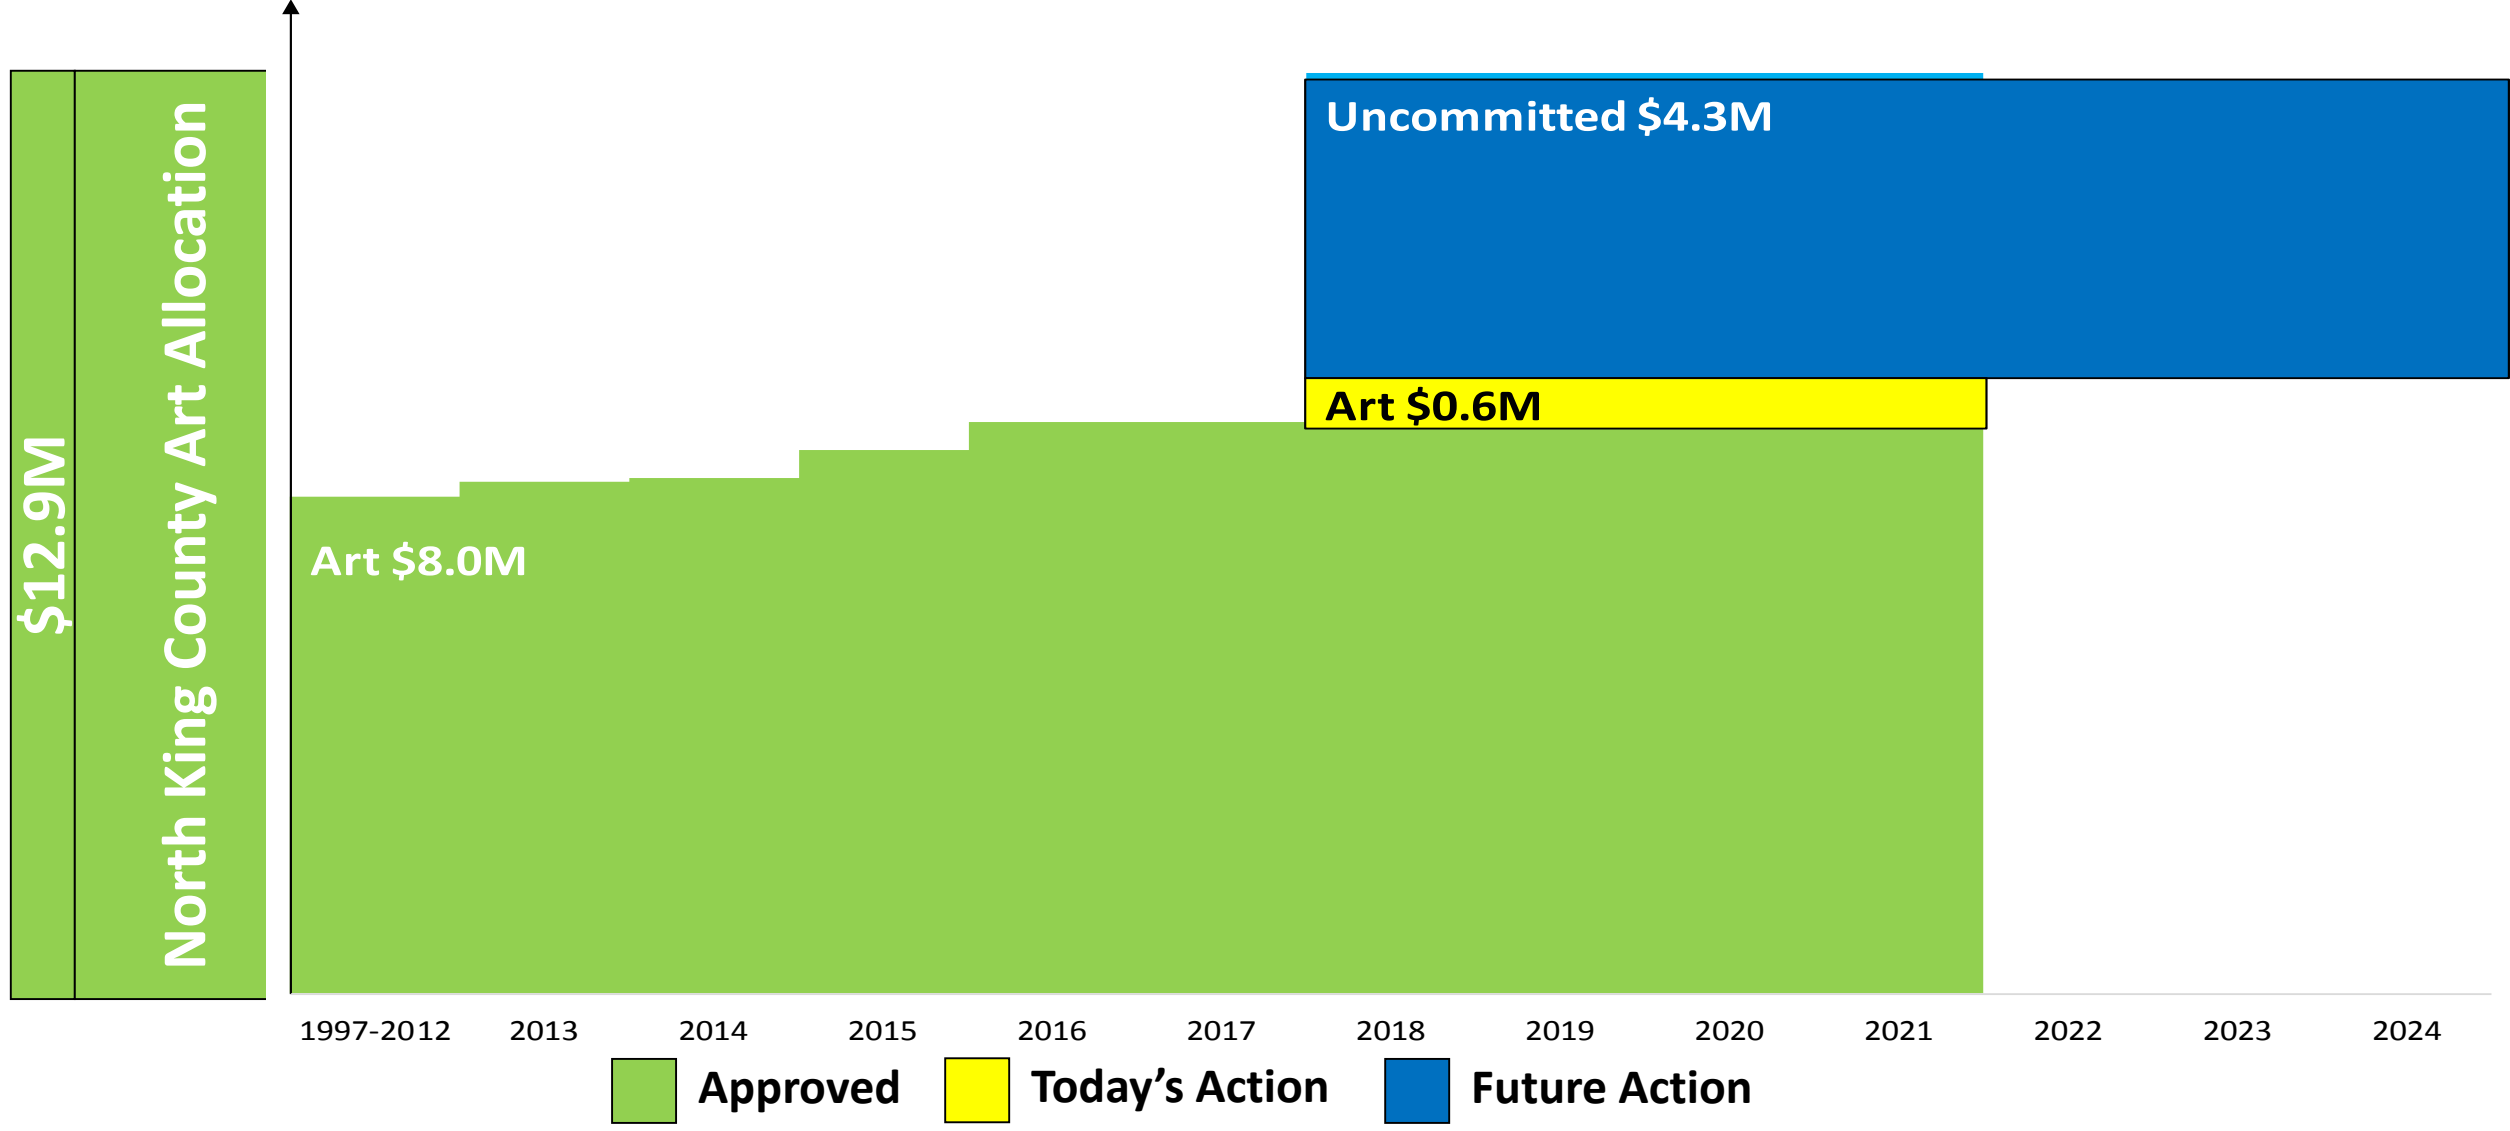

Roosevelt Station: Plaza Benches and Paving

Start NORTH KING COUNTY: Authorized Project Allocation \$12.9M

ALLOCATION \$ COMMITMENTS

Start NORTH KING COUNTY: Board Approves Contract \$0.6M

ALLOCATION \$ COMMITMENTS

Start NORTH KING COUNTY: Board Approves Contract \$0.6M

ALLOCATION \$ COMMITMENTS

Board Approves Contract \$0.4M