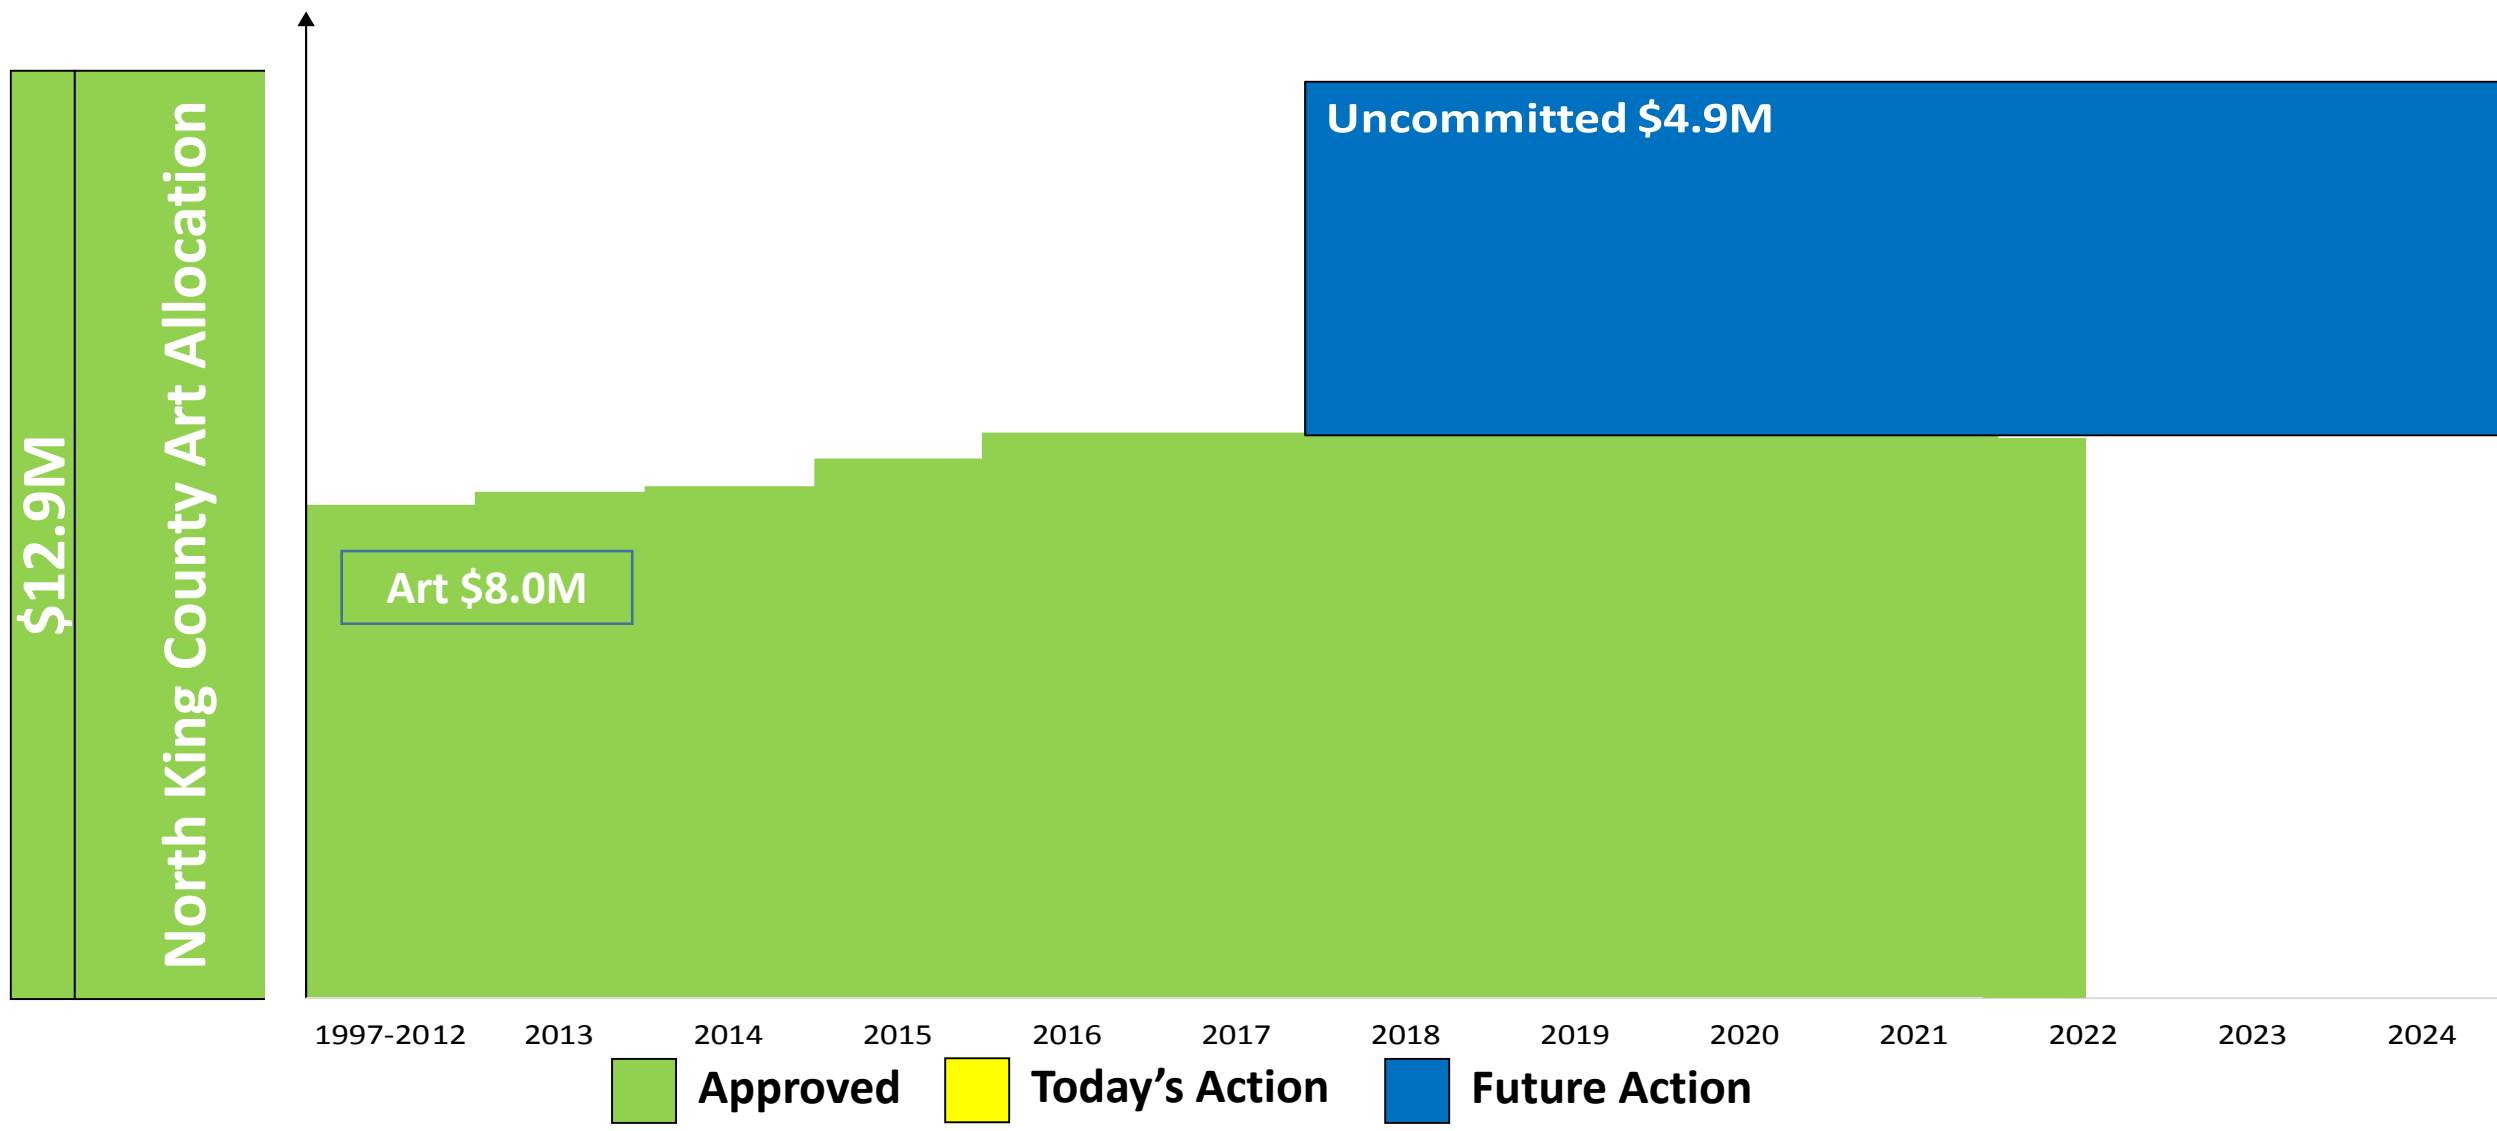

Northgate Station: clerestory looking west

Northgate Station: mezzanine looking north

Northgate Link | Roosevelt Station
R & R Studios | Artwork

Roosevelt Station: R & R Studios Plaza Sculpture Project

Roosevelt Station: Looking NW across 12th Ave NE

Roosevelt Station: Plaza Benches and Paving

Start NORTH KING COUNTY: Authorized Project Allocation \$12.9M

ALLOCATION \$ COMMITMENTS

Start NORTH KING COUNTY: Board Approves Contract \$0.6M

ALLOCATION \$ COMMITMENTS