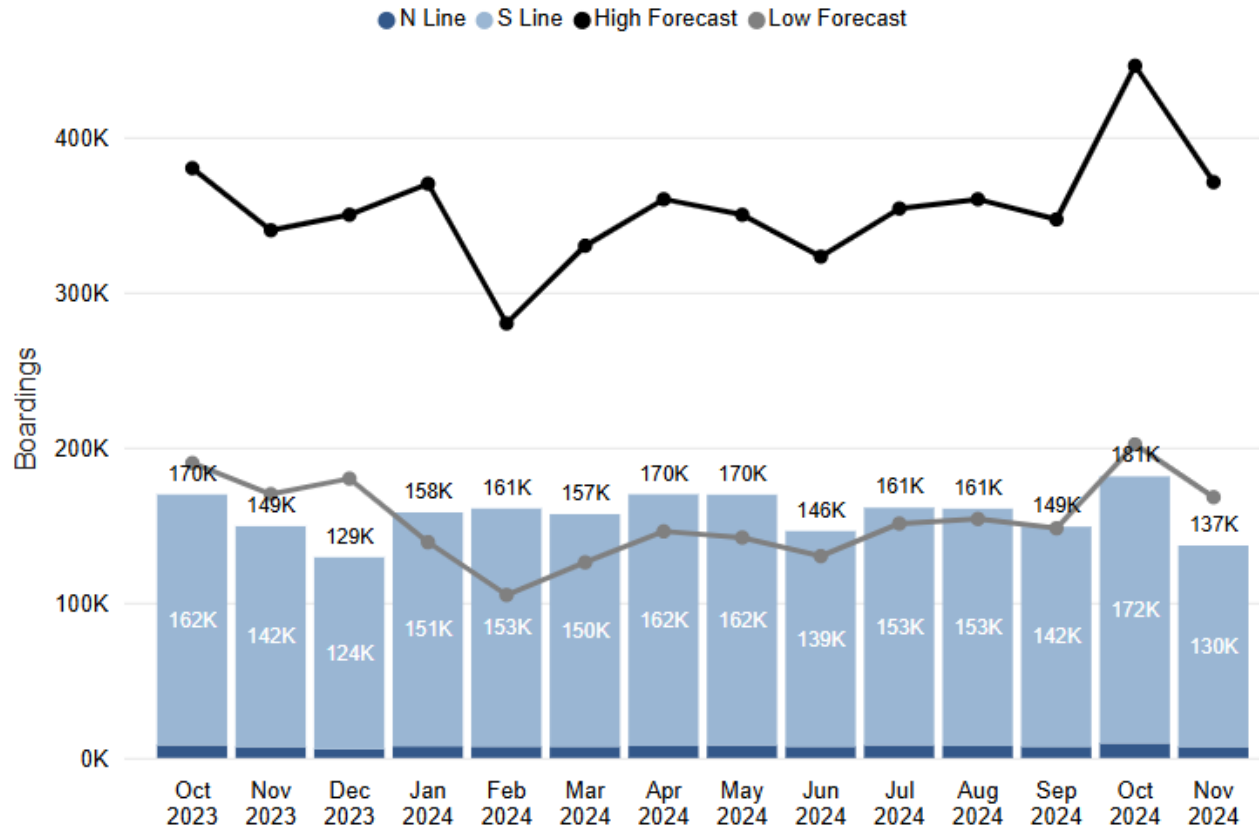

Ridership Seasonality

● Link ● ST Express ● Sounder ● T Line

Link Forecasted Ridership

Link Boardings by Station, Oct-Nov 2024

ST Express Forecasted Ridership

Avg. Daily ST Express Boardings by Corridor

Sounder Forecasted Ridership

T-Line Forecasted Ridership

Thank you.

 [soundtransit.org](https://www.soundtransit.org)