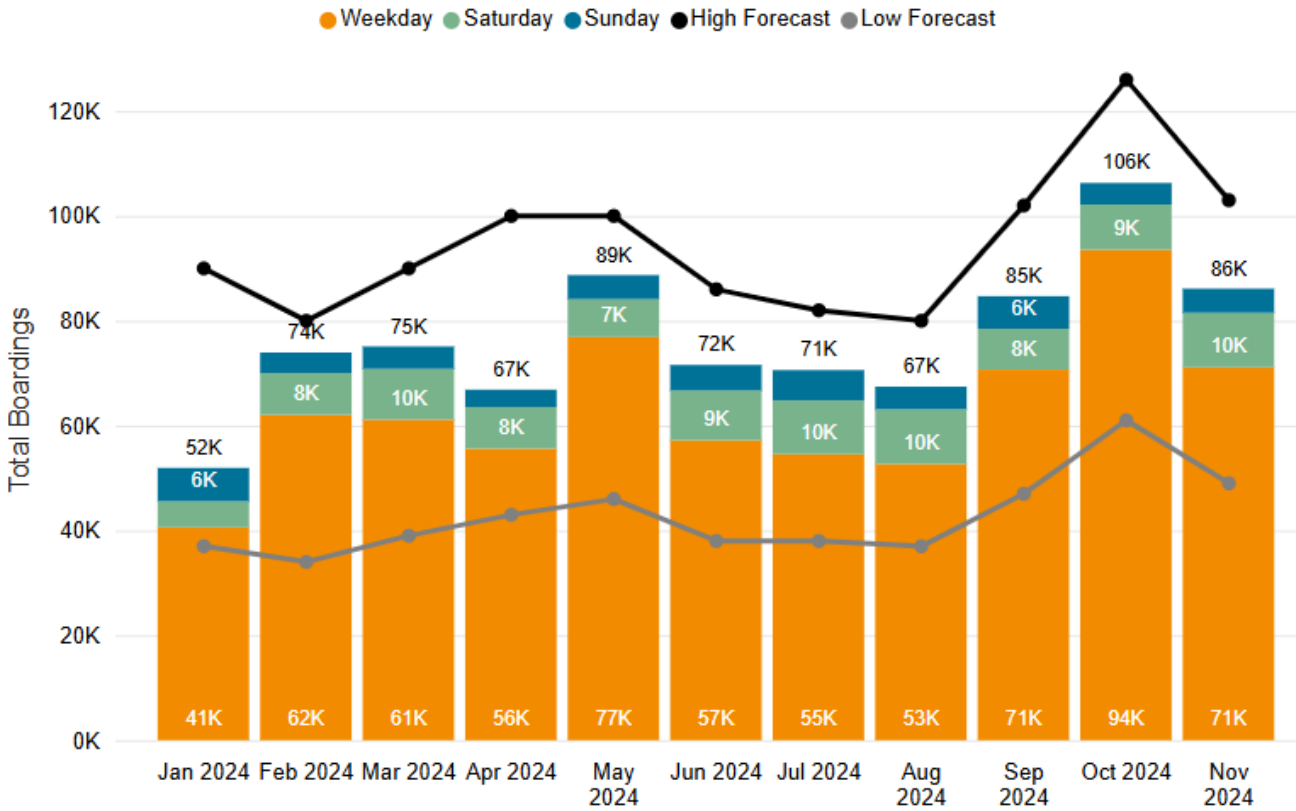

REO Performance Metrics

Performance Metrics Monthly Report

Rider Experience and Operations Committee

2/6/2025

Why we are here

- Explanation of Ridership Seasonality
- Aspects of Ridership by Mode
- Today we are here to provide information only

Ridership Seasonality

● Link ● ST Express ● Sounder ● T Line

Link Forecasted Ridership

Link Boardings by Station, Oct-Nov 2024

ST Express Forecasted Ridership

Avg. Daily ST Express Boardings by Corridor

Sounder Forecasted Ridership

T-Line Forecasted Ridership

Thank you.

 [soundtransit.org](https://www.soundtransit.org)