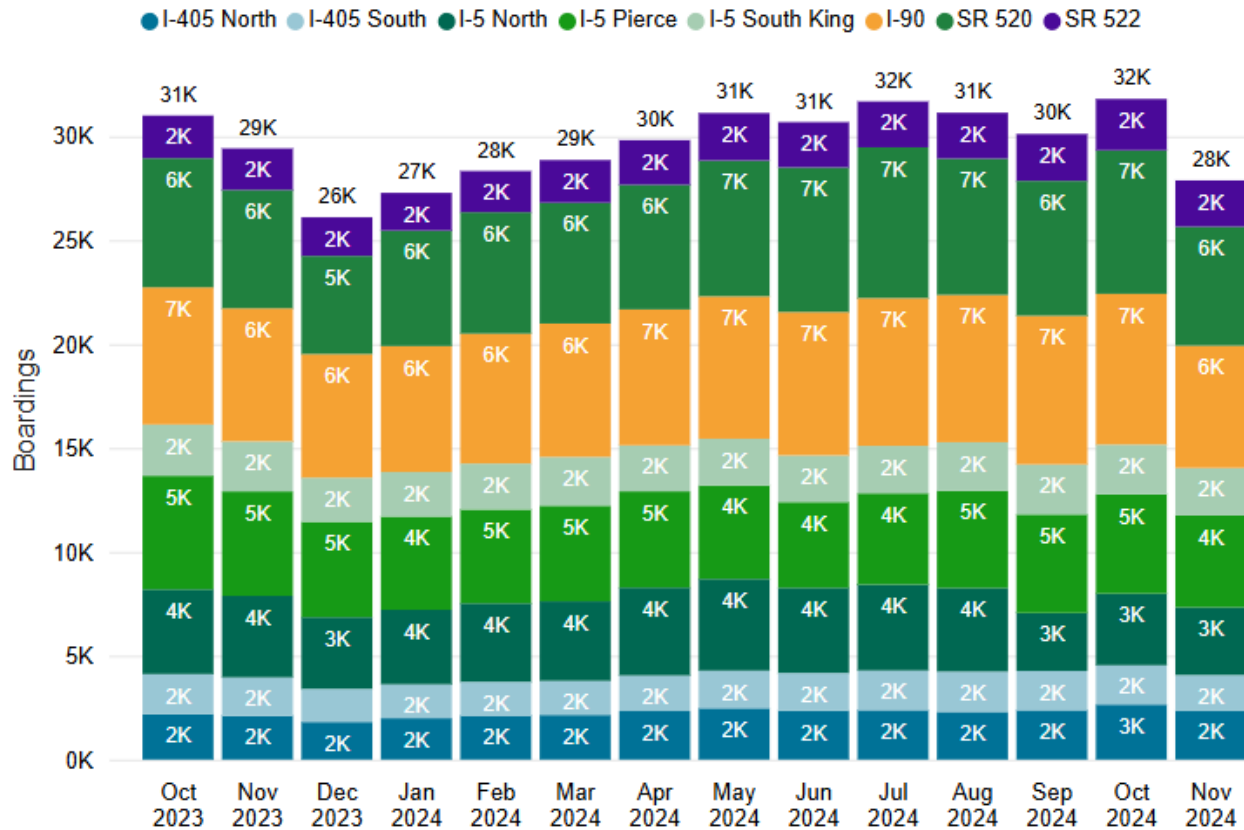

Ridership Seasonality

● Link ● ST Express ● Sounder ● T Line

Link Forecasted Ridership

Link Boardings by Station, Oct-Nov 2024

ST Express Forecasted Ridership

Avg. Daily ST Express Boardings by Corridor

Sounder Forecasted Ridership

T-Line Forecasted Ridership

Thank you.

 [soundtransit.org](https://www.soundtransit.org)