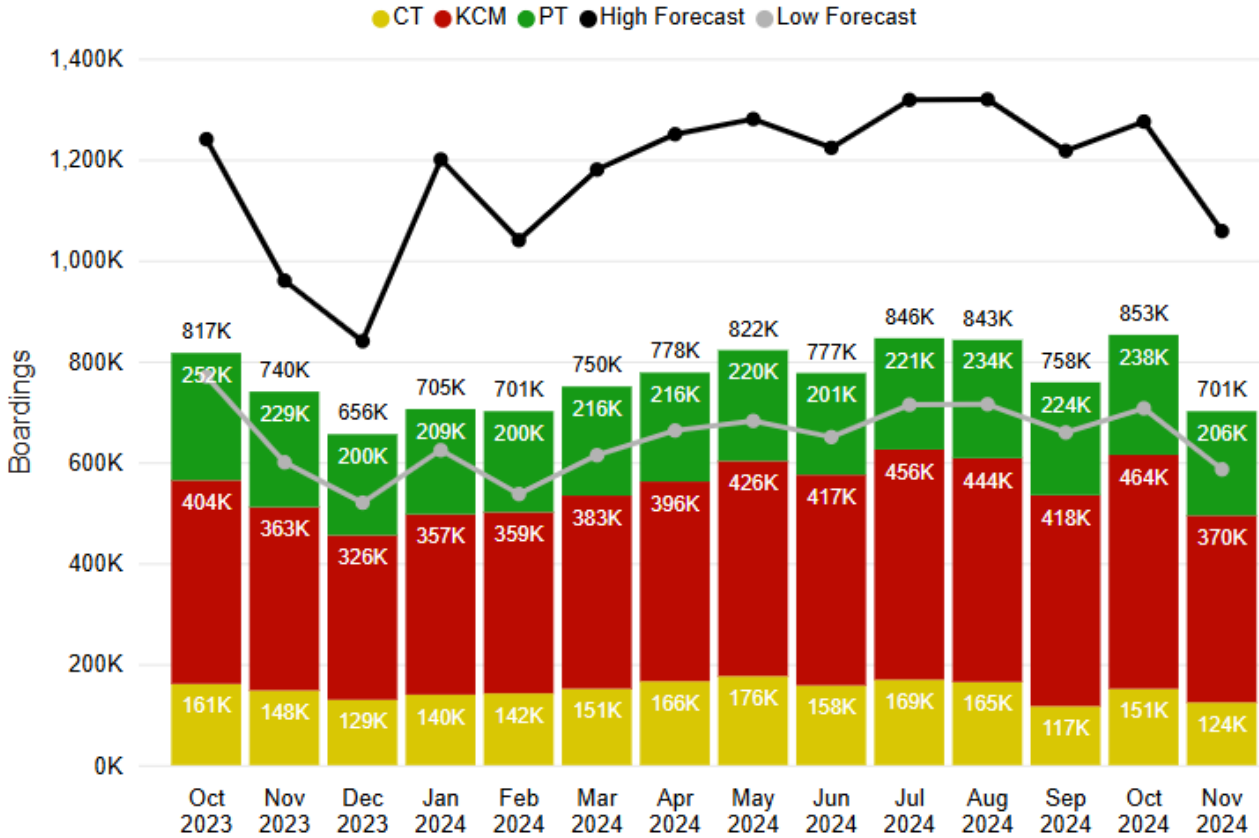

REO Performance Metrics

Performance Metrics Monthly Report

Rider Experience and Operations Committee

2/6/2025

Why we are here

- Explanation of Ridership Seasonality
- Aspects of Ridership by Mode
- Today we are here to provide information only

Ridership Seasonality

● Link ● ST Express ● Sounder ● T Line

Link Forecasted Ridership

Link Boardings by Station, Oct-Nov 2024

ST Express Forecasted Ridership

Avg. Daily ST Express Boardings by Corridor

Sounder Forecasted Ridership

T-Line Forecasted Ridership

Thank you.

 [soundtransit.org](https://www.soundtransit.org)