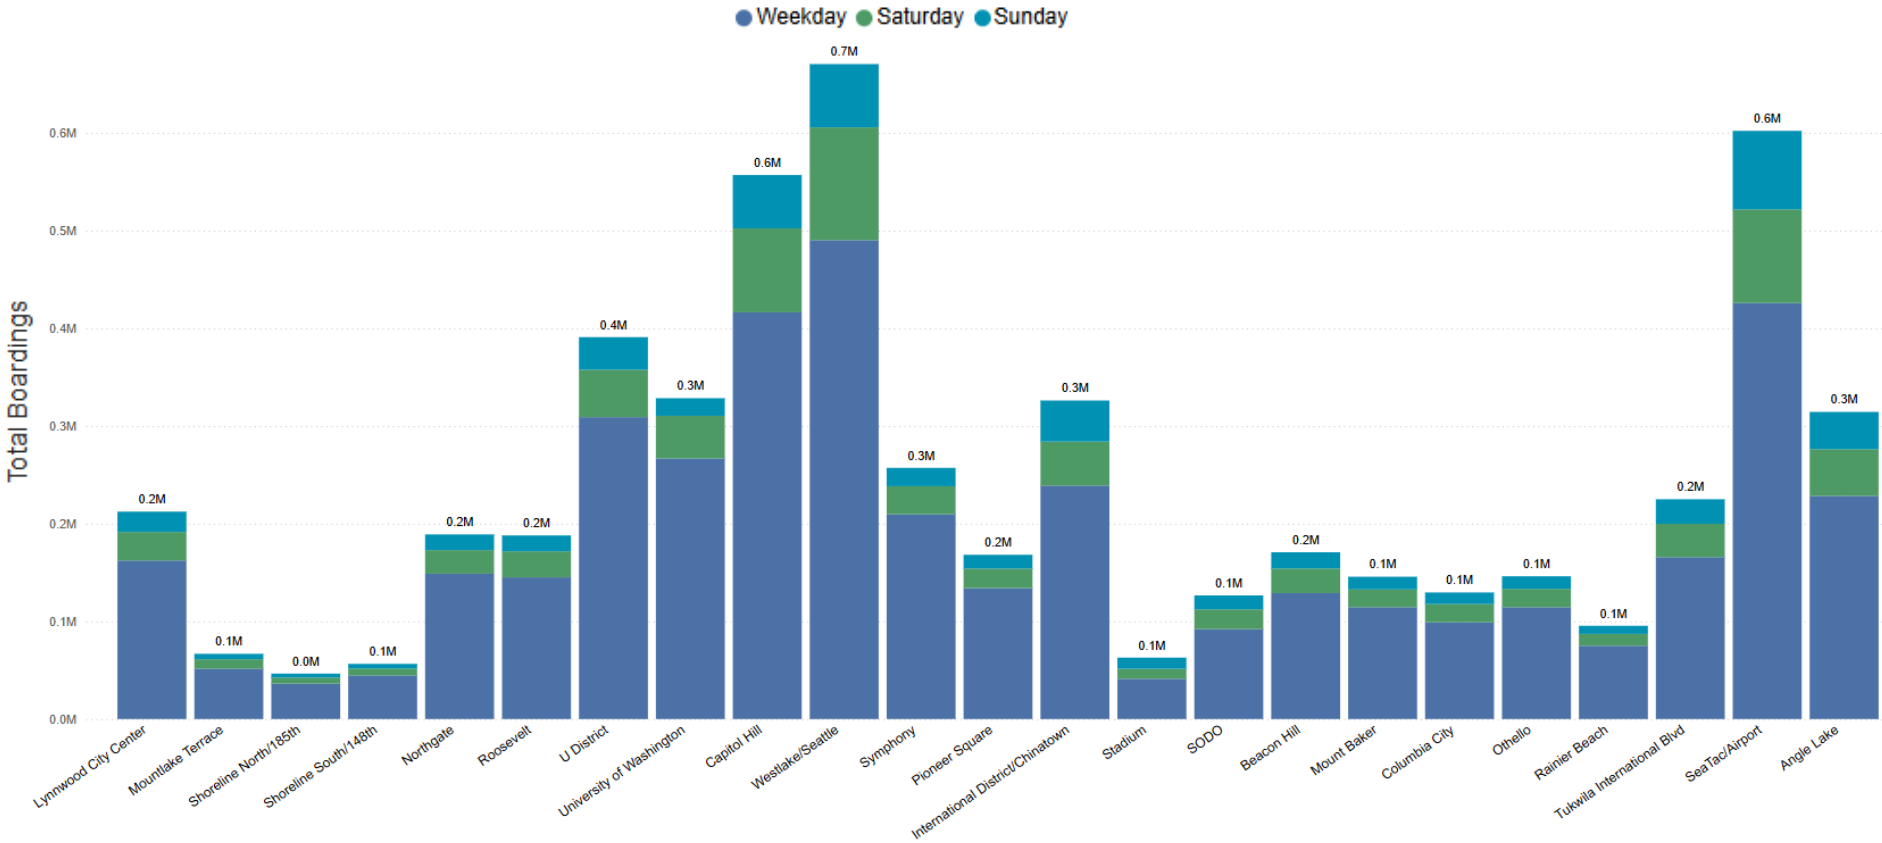

Ridership Seasonality

● Link ● ST Express ● Sounder ● T Line

Link Forecasted Ridership

Link Boardings by Station, Oct-Nov 2024

ST Express Forecasted Ridership

Avg. Daily ST Express Boardings by Corridor

Sounder Forecasted Ridership

T-Line Forecasted Ridership

Thank you.

 [soundtransit.org](https://www.soundtransit.org)