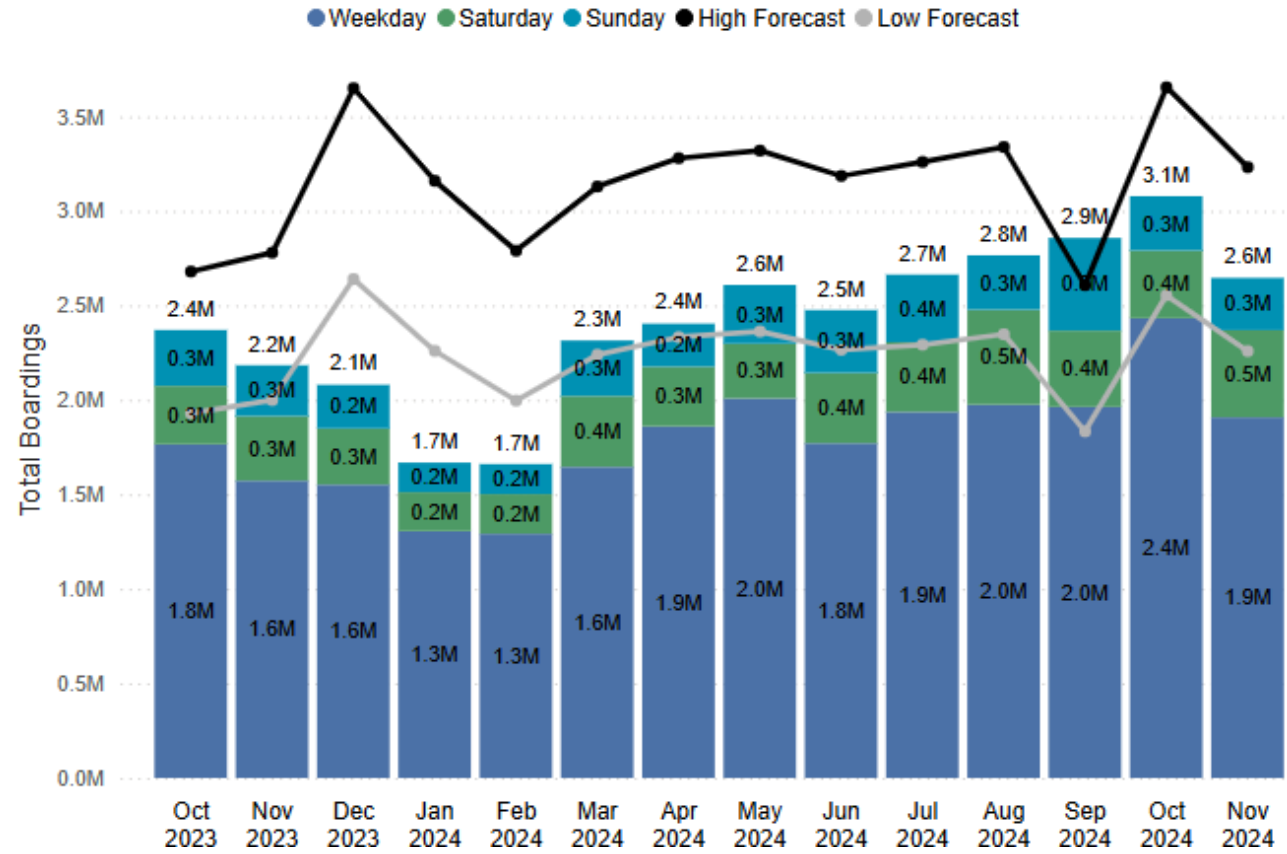

REO Performance Metrics

Performance Metrics Monthly Report

Rider Experience and Operations Committee

2/6/2025

Why we are here

- Explanation of Ridership Seasonality
- Aspects of Ridership by Mode
- Today we are here to provide information only

Ridership Seasonality

● Link ● ST Express ● Sounder ● T Line

Link Forecasted Ridership

Link Boardings by Station, Oct-Nov 2024

ST Express Forecasted Ridership

Avg. Daily ST Express Boardings by Corridor

Sounder Forecasted Ridership