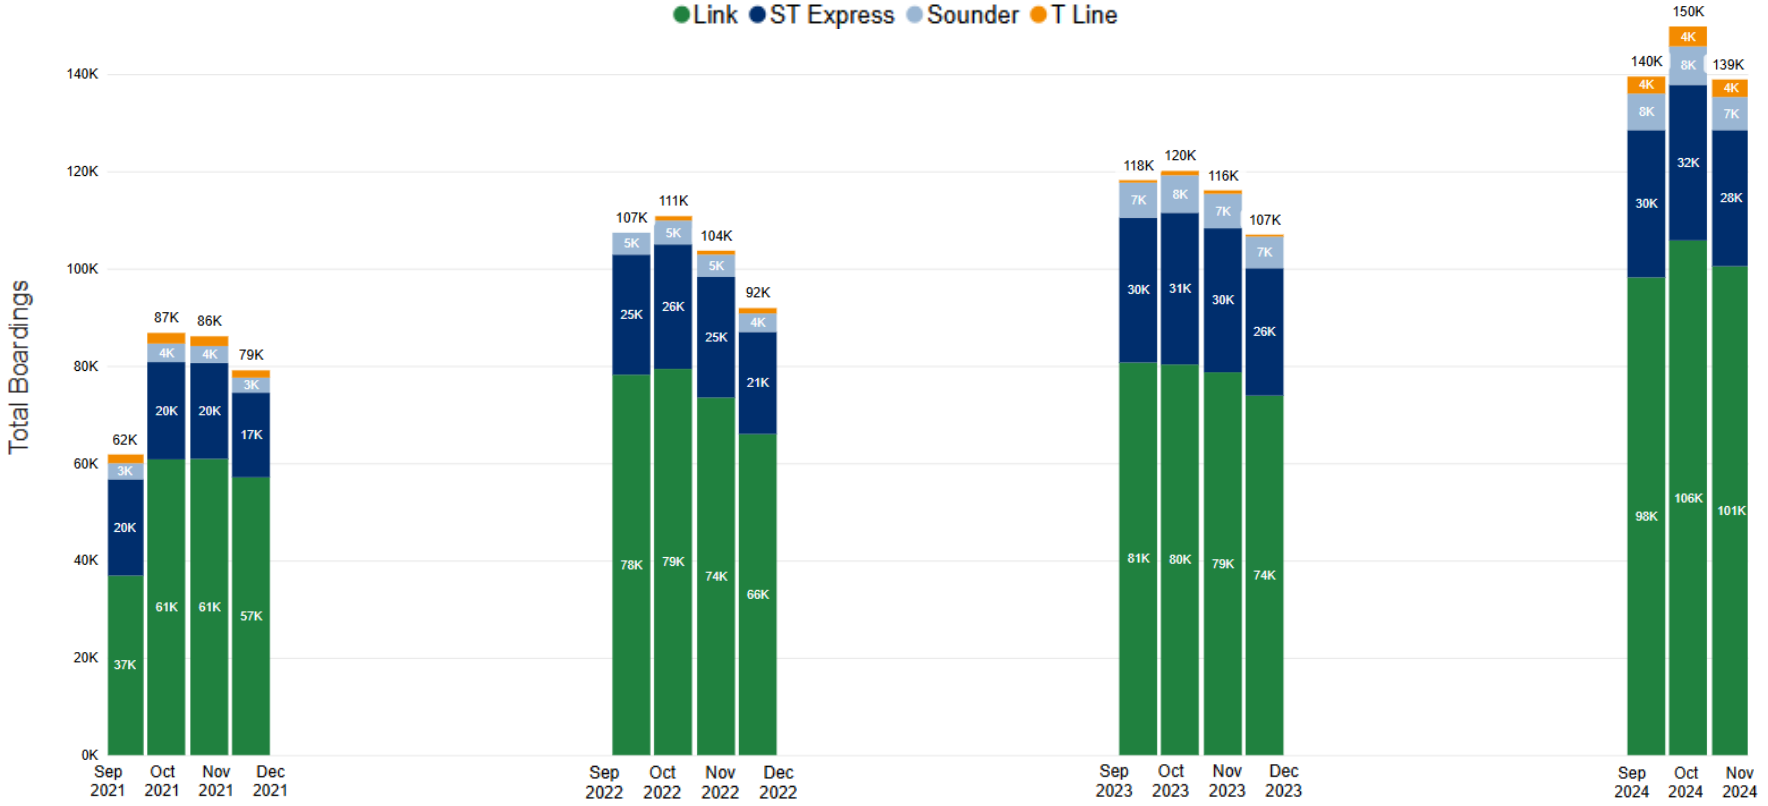

REO Performance Metrics

Performance Metrics Monthly Report

Rider Experience and Operations Committee

2/6/2025

Why we are here

- Explanation of Ridership Seasonality
- Aspects of Ridership by Mode
- Today we are here to provide information only

Ridership Seasonality

● Link ● ST Express ● Sounder ● T Line

Link Forecasted Ridership

Link Boardings by Station, Oct-Nov 2024

ST Express Forecasted Ridership

Avg. Daily ST Express Boardings by Corridor

Sounder Forecasted Ridership

T-Line Forecasted Ridership

Thank you.

 [soundtransit.org](https://www.soundtransit.org)